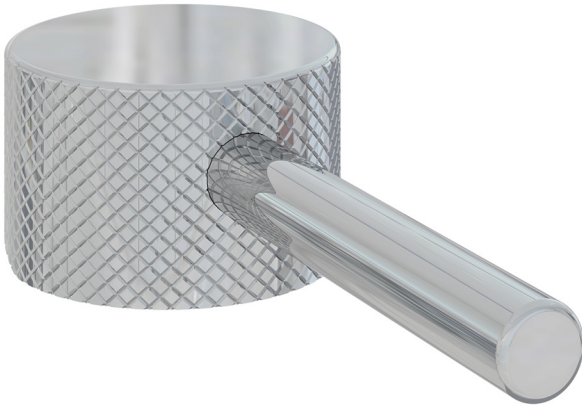

DATASHEET

Image

General Information

Product:	98.2014
Description:	Meriden FULL knurling brass single handle with round lever for Basin Mono Mixer Tap
Website Link:	(Click Here)
Product Type:	Tap Handle
Brand:	Eastbrook Company
Colour:	Chrome
Material:	Brass
Height (mm):	26.2mm
Width (mm):	42mm
Length (mm):	106mm
Net Weight (kg) (kg):	0.105kg
Product Range:	Meriden

Product Specifications

Warranty:	2 Year(s)
Finish:	Polished

Drawing