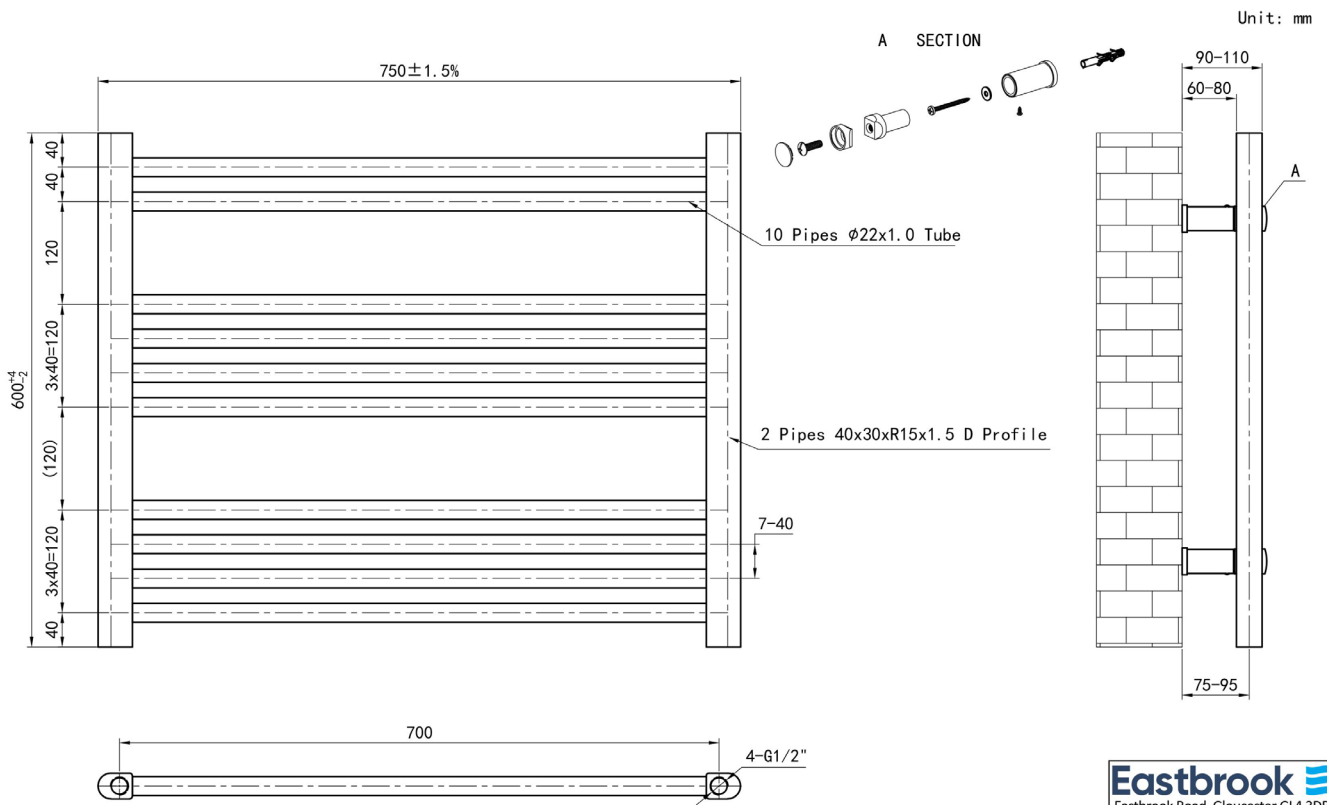

DATASHEET

Image

General Information

Product:	41.0665
Description:	Wendover Straight Multirail 600 x 750
Website Link:	(Click Here)
Product Type:	Towel Rail
Brand:	Eastbrook Company
Colour:	Matt Black
Material:	Mild Steel
Height (mm):	600mm
Width (mm):	750mm
Net Weight (kg):	5.8kg
Product Range:	Wendover

Product Specifications

Warranty:	5 Year(s)
Supplied with fixings:	Yes
Orientation:	Horizontal
BTU $\Delta T50^{\circ}\text{C}$:	1059
BTU $\Delta T60^{\circ}\text{C}$:	1355
Watts $\Delta T50^{\circ}\text{C}$:	311
Watts $\Delta T60^{\circ}\text{C}$:	397

Drawing

Wendover Straight 600 x 750mm. Technical Drawing

Eastbrook 
Eastbrook Road, Gloucester GL4 3DB
Technical Helpline : 01452 317890
Mon - Fri / 8am - 5pm
Email : technical@eastbrookco.com