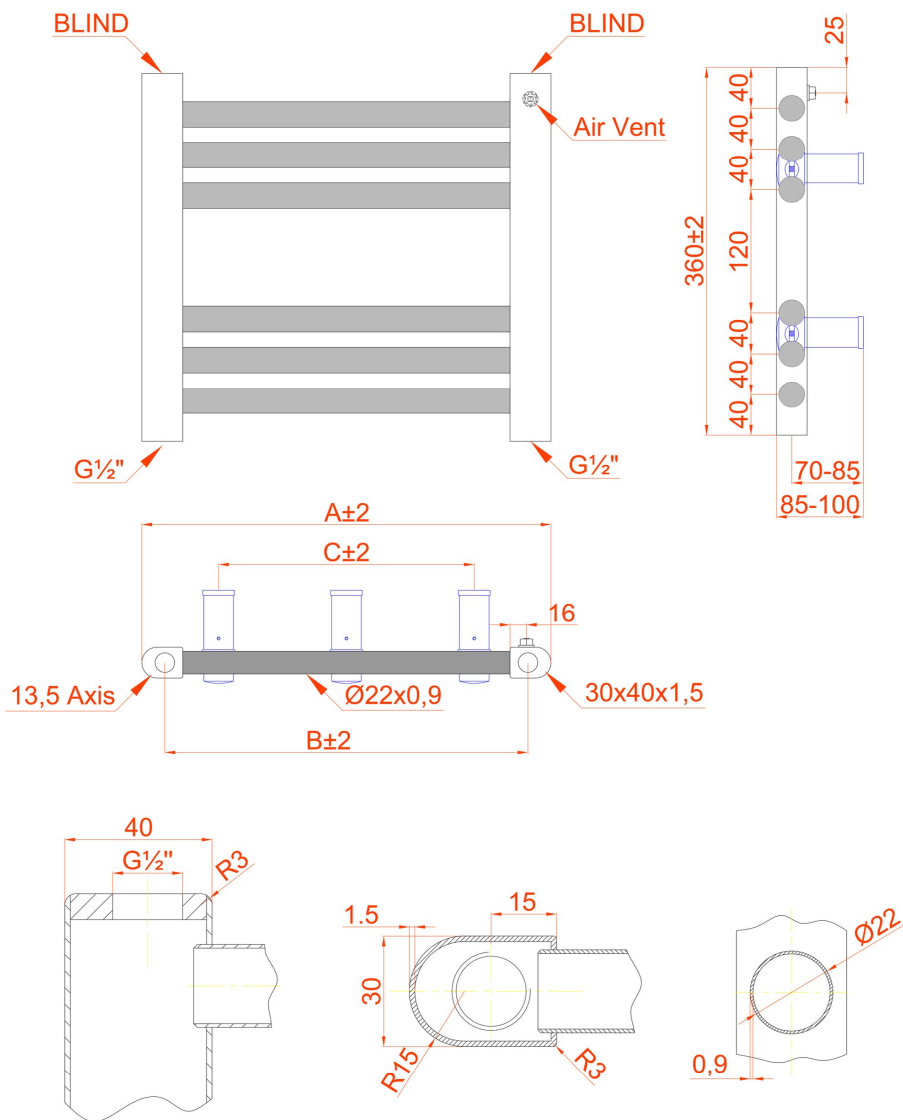

DATASHEET

Image

General Information

Product:	61.0114
Description:	Biava Multirail HV Straight 360 x 400mm
Website Link:	(Click Here)
Product Type:	Towel Rail
Brand:	Eastbrook Company
Colour:	Matt White
Material:	Mild Steel
Height (mm):	360mm
Width (mm):	400mm
Net Weight (kg):	1.94kg
Product Range:	Biava Multirail HV

Product Specifications

Warranty:	5 Year(s)
Supplied with fixings:	Yes
BTU $\Delta T50^{\circ}\text{C}$:	474
BTU $\Delta T60^{\circ}\text{C}$:	601
Watts $\Delta T50^{\circ}\text{C}$:	139
Watts $\Delta T60^{\circ}\text{C}$:	176

Drawing

A±2	B±2	C±2
400mm	350mm	250mm
450mm	400mm	300mm
500mm	450mm	350mm
600mm	550mm	450mm

Eastbrook 
 Eastbrook Road, Gloucester GL4 3DB
 Technical Helpline : 01452 317890
 Mon - Fri / 8am - 5pm
 Email : technical@eastbrookco.com