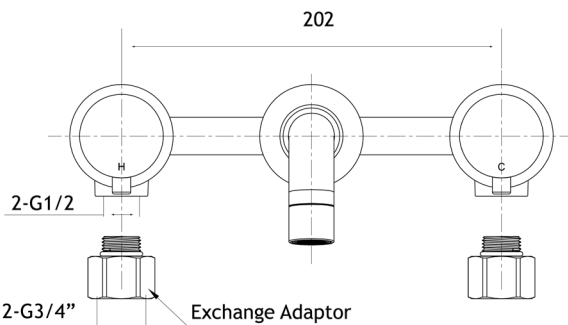

### Image

### General Information

Product:	98.4018
Description:	Meriden Three Hole Wall mounted Bath Tap
Product Type:	Bath Tap Set
Brand:	Eastbrook Company
Colour:	Brushed Bronze
Material:	Brass
Height (mm):	69mm
Width (mm):	257mm
Length (mm):	200mm
Net Weight (kg) (kg):	1.55kg
Product Range:	Meriden

### Drawing

Both G 1/2 and 3/4  
can be connected