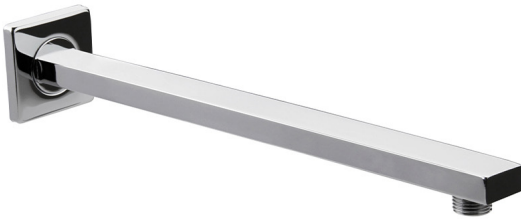

DATASHEET

Image

General Information

Product:	98.0023
Description:	Square Wall Mounted Arm 200mm
Website Link:	(Click Here)
Product Type:	Shower Arm
Brand:	Eastbrook Company
Colour:	Chrome
Height (mm):	62mm
Width (mm):	62mm
Length (mm):	220mm
Net Weight (kg) (kg):	0.275kg

Product Specifications

Finish:	Polished
---------	----------

Drawing