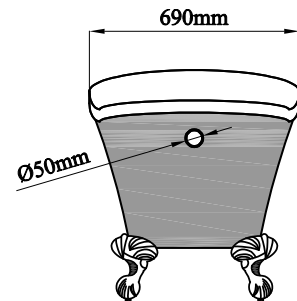

DATASHEET

Image

General Information

Product:	33.0018
Description:	Richmond 1620x690x760 Free-standing Bath
Website Link:	(Click Here)
Product Type:	Freestanding Bath
Brand:	Eastbrook Company
Colour:	Blue
Material:	Double skinned 4mm thick acrylic
Height (mm):	760mm
Width (mm):	690mm
Length (mm):	1620mm
Net Weight (kg):	29kg
Product Range:	Richmond

Product Specifications

Warranty:	5 Year(s)
Water Capacity:	165L
Compatible Tap Types:	Floor or wall mounted
Pre-drilled tap holes:	No

Drawing

Code No.: 33.0018

Dimensions: 1620 x 690(600) x 760(660) mm

SECTION A-A