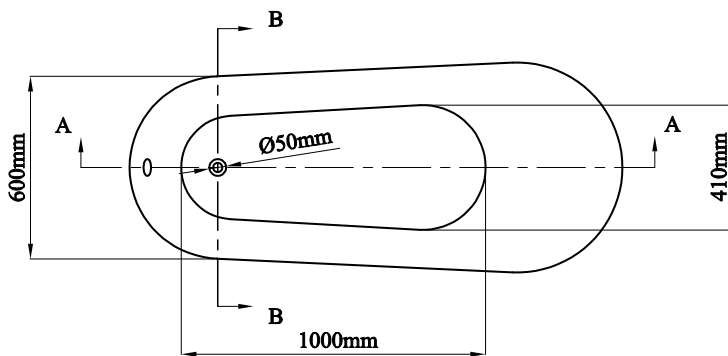

DATASHEET

Image

General Information

Product:	33.0018
Description:	Richmond 1620x690x760 Free-standing Bath
Website Link:	(Click Here)
Product Type:	Freestanding Bath
Brand:	Eastbrook Company
Colour:	Blue
Material:	Double skinned 4mm thick acrylic
Height (mm):	760mm
Width (mm):	690mm
Length (mm):	1620mm
Net Weight (kg):	29kg
Product Range:	Richmond

Product Specifications

Warranty:	5 Year(s)
Water Capacity:	165L
Compatible Tap Types:	Floor or wall mounted
Pre-drilled tap holes:	No

Drawing

Code No.: 33.0018

Dimensions: 1620 x 690(600) x 760(660) mm

SECTION A-A