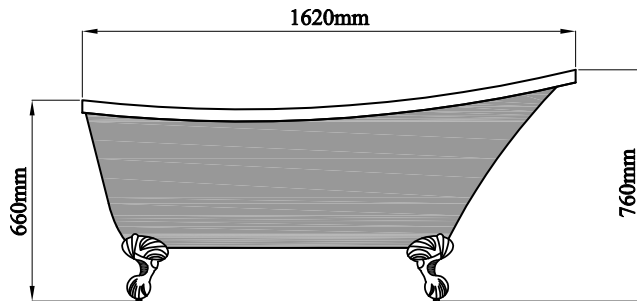

DATASHEET

Image

General Information

Product:	33.0018
Description:	Richmond 1620x690x760 Free-standing Bath
Website Link:	(Click Here)
Product Type:	Freestanding Bath
Brand:	Eastbrook Company
Colour:	Blue
Material:	Double skinned 4mm thick acrylic
Height (mm):	760mm
Width (mm):	690mm
Length (mm):	1620mm
Net Weight (kg):	29kg
Product Range:	Richmond

Product Specifications

Warranty:	5 Year(s)
Water Capacity:	165L
Compatible Tap Types:	Floor or wall mounted
Pre-drilled tap holes:	No

Drawing

Code No.: 33.0018

Dimensions: 1620 x 690(600) x 760(660) mm

SECTION A-A