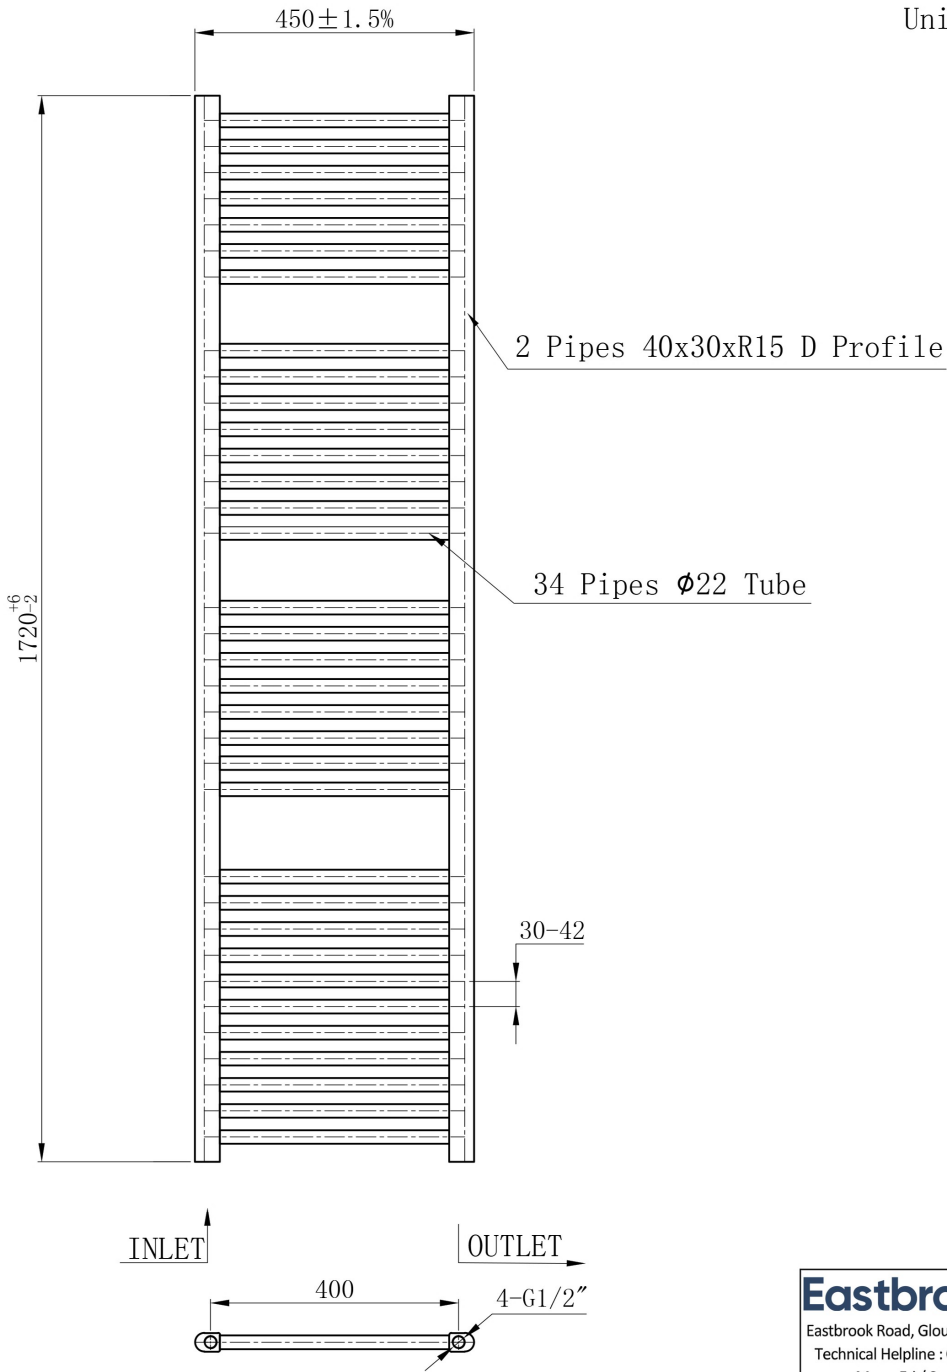

DATASHEET

Image

General Information

Product:	41.0285
Description:	Straight Biava Multirail 1720 x 450
Website Link:	(Click Here)
Product Type:	Towel Rail
Brand:	Eastbrook Company
Colour:	Gloss White
Material:	Mild Steel
Height (mm):	1720mm
Width (mm):	450mm
Net Weight (kg):	11.54kg
Product Range:	Biava Multirail

Product Specifications

Warranty:	5 Year(s)
Supplied with fixings:	Yes
BTU $\Delta T50^{\circ}\text{C}$:	2278
BTU $\Delta T60^{\circ}\text{C}$:	2872
Watts $\Delta T50^{\circ}\text{C}$:	668
Watts $\Delta T60^{\circ}\text{C}$:	842

Drawing

Biava Multirail Straight 1720 x 450mm. Technical Drawing

Unit: mm

Eastbrook 
Eastbrook Road, Gloucester GL4 3DB
Technical Helpline : 01452 317890
Mon - Fri / 8am - 5pm
Email : technical@eastbrookco.com