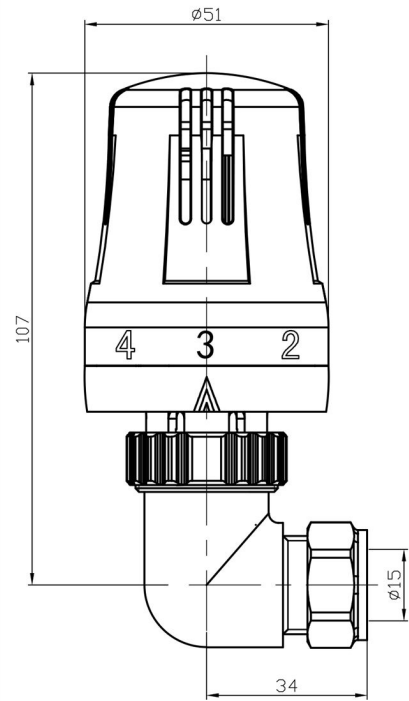

Corner TRV with Lockshield 15mm

Technical Drawing

41.3040

Eastbrook 

Eastbrook Road, Gloucester GL4 3DB

Technical Helpline : 01452 317890

Mon - Fri / 8am - 5pm

Email : technical@eastbrookco.com