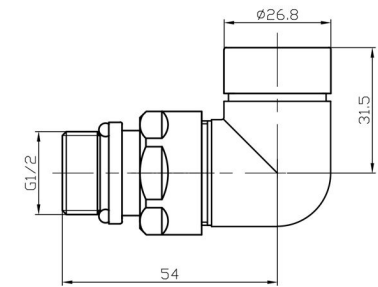

Corner TRV with Lockshield 15mm

Technical Drawing

41.3040

Eastbrook 

Eastbrook Road, Gloucester GL4 3DB

Technical Helpline : 01452 317890

Mon - Fri / 8am - 5pm

Email : technical@eastbrookco.com