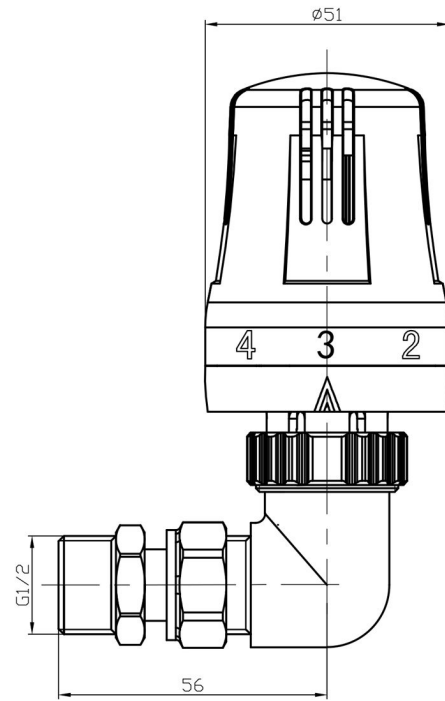

Corner TRV with Lockshield 15mm

Technical Drawing

41.3040

Eastbrook 

Eastbrook Road, Gloucester GL4 3DB

Technical Helpline : 01452 317890

Mon - Fri / 8am - 5pm

Email : technical@eastbrookco.com