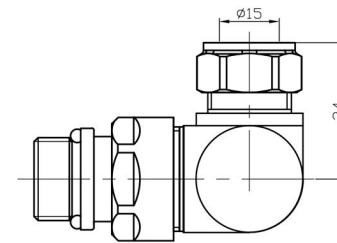

Corner TRV with Lockshield 15mm

Technical Drawing

41.3040

Eastbrook 

Eastbrook Road, Gloucester GL4 3DB

Technical Helpline : 01452 317890

Mon - Fri / 8am - 5pm

Email : technical@eastbrookco.com