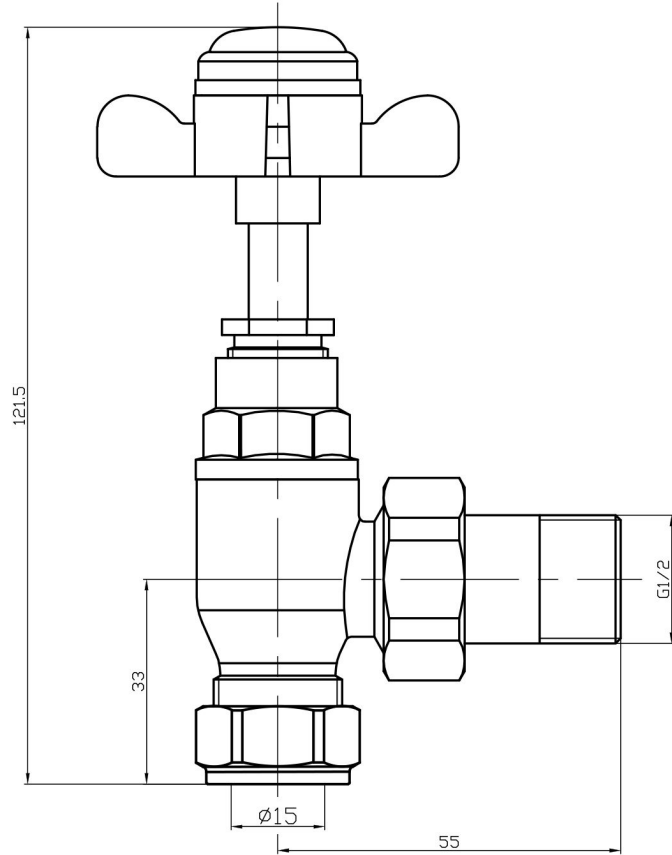

Angled Traditional Radiator Valves with Sleeve Kit (pair)

Technical Drawing

41.3009
41.0729
41.0730
41.0731
41.0710

Eastbrook 
Eastbrook Road, Gloucester GL4 3DB
Technical Helpline : 01452 317890
Mon - Fri / 8am - 5pm
Email : technical@eastbrookco.com