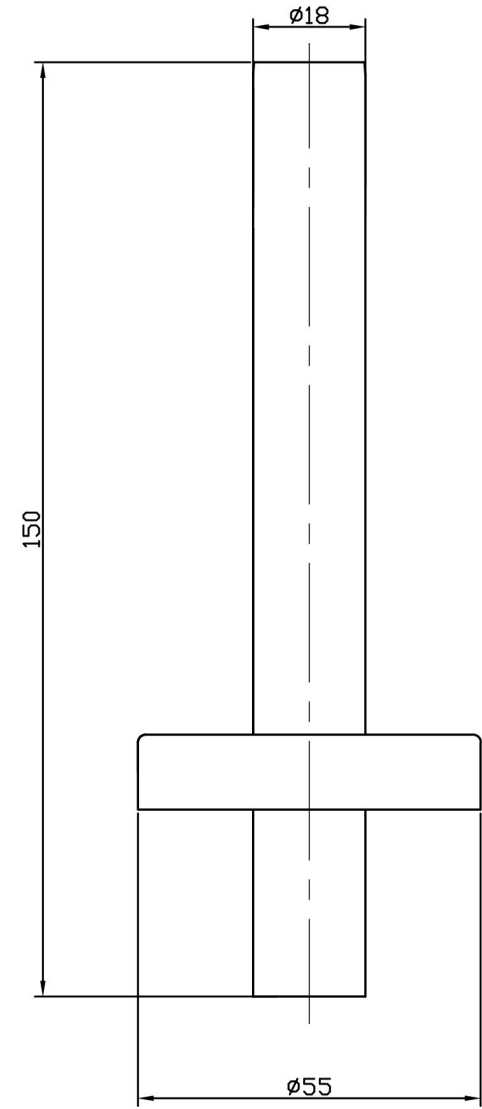

Angled Traditional Radiator Valves with Sleeve Kit (pair)

Technical Drawing

41.3009
41.0729
41.0730
41.0731
41.0710

Eastbrook 
Eastbrook Road, Gloucester GL4 3DB
Technical Helpline : 01452 317890
Mon - Fri / 8am - 5pm
Email : technical@eastbrookco.com