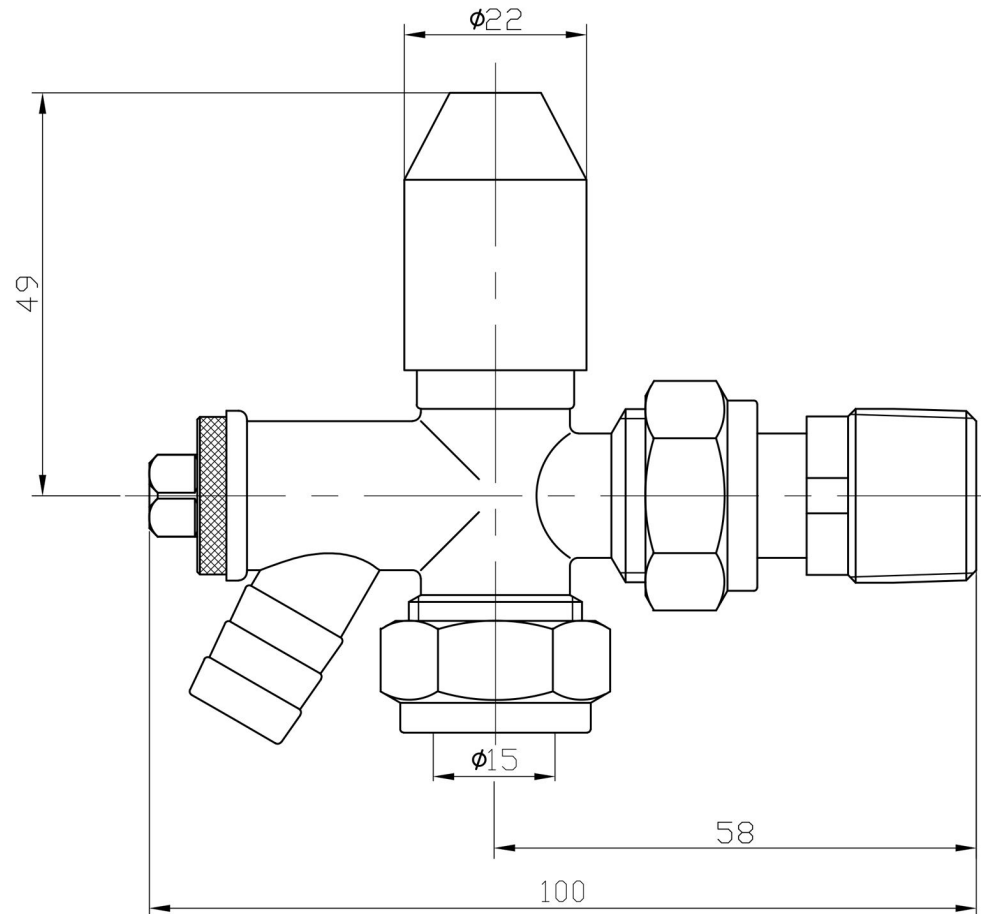

12.052

Technical Drawing

15mm Lockshield with Drain Valve

Eastbrook 

Eastbrook Road, Gloucester GL4 3DB

Technical Helpline : 01452 317890

Mon - Fri / 8am - 5pm

Email : technical@eastbrookco.com