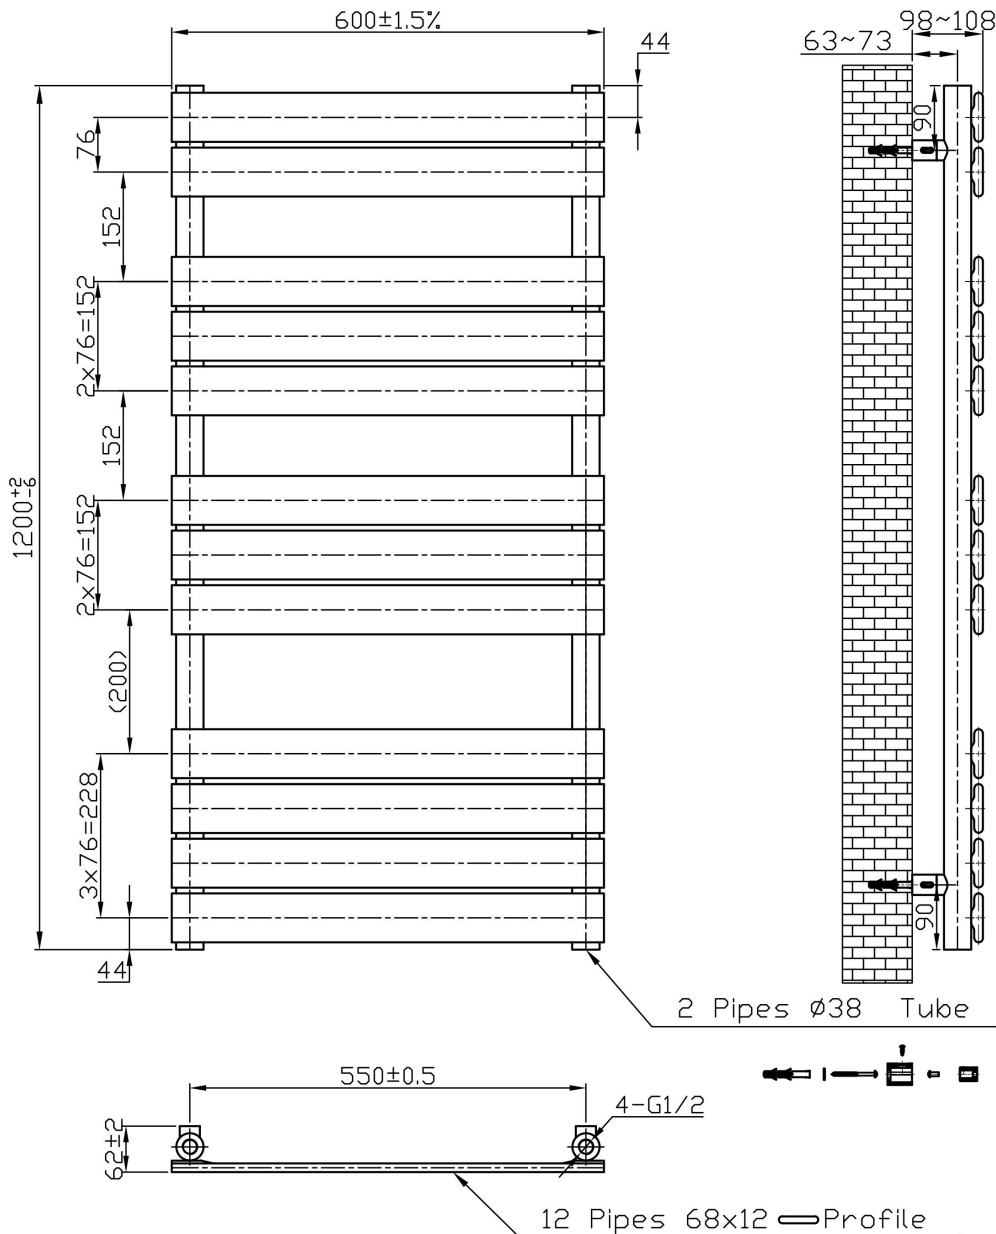

DATASHEET

Image

Pictured 1200 x 600mm Chrome - 41.0188

General Information

Product:	41.0197
Description:	Staverton Tube on Tube 1200x600
Website Link:	(Click Here)
Product Type:	Towel Rail
Brand:	Eastbrook Company
Colour:	Gloss White
Material:	Mild Steel
Height (mm):	1200mm
Width (mm):	600mm
Net Weight (kg):	15.22kg
Product Range:	Staverton Tube on Tube Straight

Drawing

Staverton Tube on Tube Straight 1200 x 600mm. Painted / Chrome Technical Drawing

Eastbrook 
Eastbrook Road, Gloucester GL4 3DB
Technical Helpline : 01452 317890
Mon - Fri / 8am - 5pm
Email : technical@eastbrookco.com