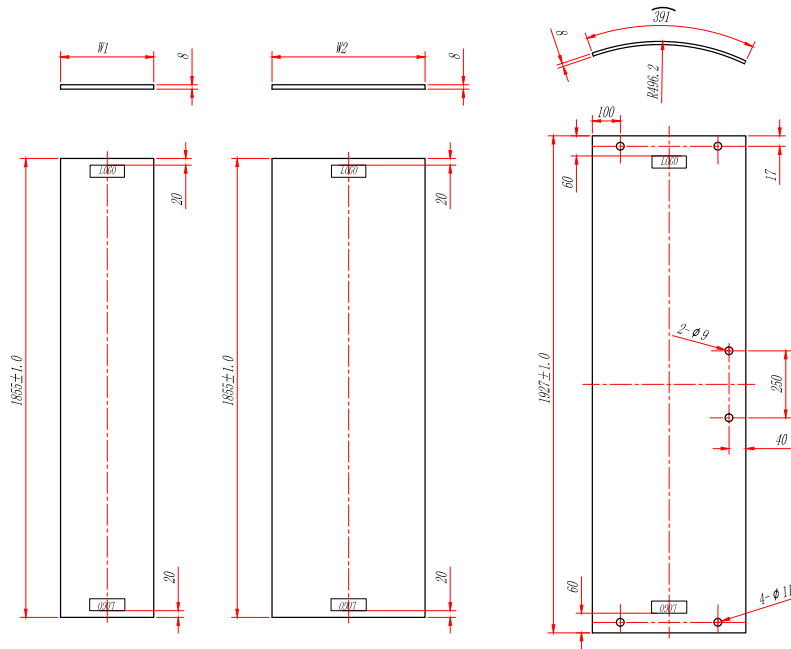

DATASHEET

Image

General Information

Product:	69.0067
Description:	Corniche easy clean offset quad 1200x800mm
Website Link:	(Click Here)
Product Type:	Offset Quad Shower Enclosures
Brand:	Eastbrook Company
Colour:	Chrome
Material:	Tempered Glass
Height (mm):	1950mm
Width (mm):	800mm
Length (mm):	1200mm
Net Weight (kg):	73kg
Product Range:	Corniche

Product Specifications

Warranty:	10 Year(s)
Door opening (mm):	470mm
Easy Clean glass:	Yes
Finish:	Polished
Frameless:	No
Glass Thickness (mm):	8mm
Glass type:	Clear Glass
Waste Included:	No
Adjustment (mm):	1170-1200 x 770-800mm
Enclosure Size:	1200x800

Drawing

Dimension	Fixed glass(W1)	Fixed glass(W2)
900X1200X1950	274mm	574mm
900X1000X1950	274mm	374mm
800X1200X1950	174mm	574mm
800X1000X1950	174mm	374mm
760X1000X1950	134mm	374mm
800X900X1950	174mm	274mm
760X900X1950	134mm	274mm