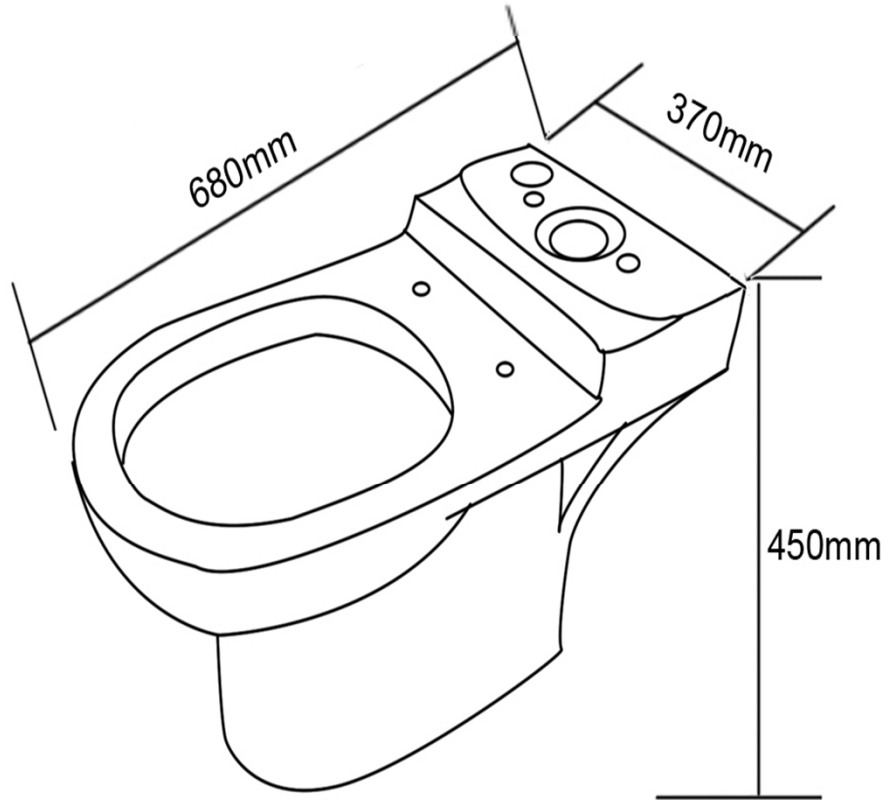

**Tempo Wc Pan 27.0431**

**Eastbrook**

Eastbrook Road, Gloucester GL4 3DB

Technical Helpline: 01452 317890

email: [technical@eastbrookco.com](mailto:technical@eastbrookco.com)