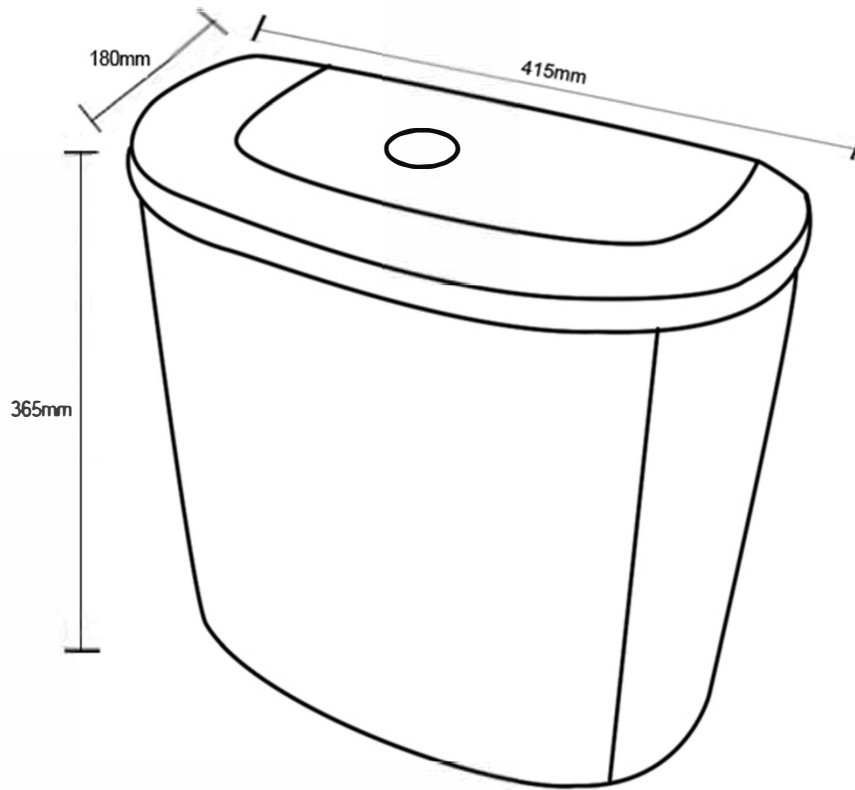

Tempo Cistern 27.0441

Eastbrook

Eastbrook Road, Gloucester GL4 3DB

Technical Helpline: 01452 317890

email: technical@eastbrookco.com