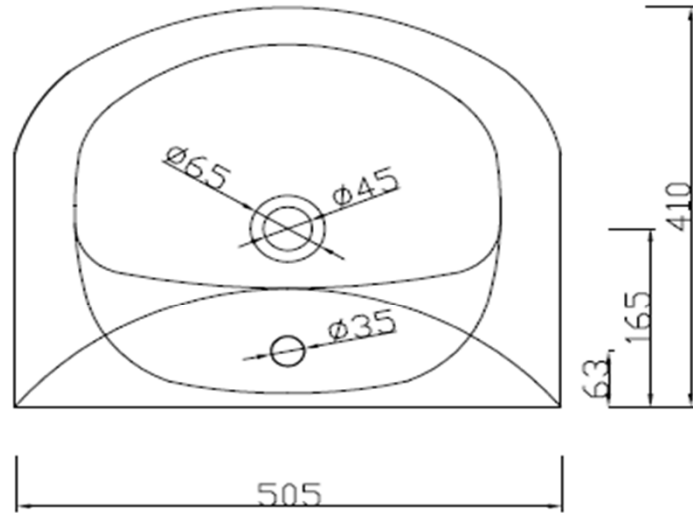

27.0901 Type 55 SR Basin 2TH

Eastbrook

Eastbrook Road, Gloucester GL4 3DB
Technical Helpline: 0 1452 317890
email: technical@eastbrookco.com