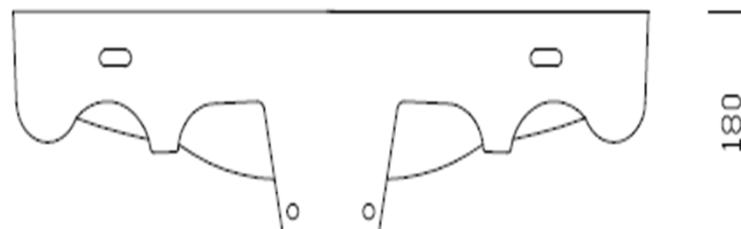

27.0921 Type 55 Basin 510MM 2TH

Eastbrook Road, Gloucester GL4 3DB
Technical Helpline: 0 1452 317890
email: technical@eastbrookco.com