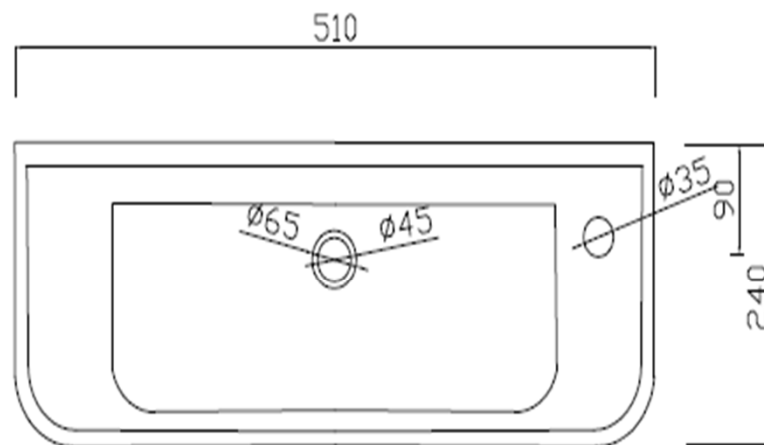

27.0921 Type 55 Basin 510MM 2TH

Eastbrook Road, Gloucester GL4 3DB
Technical Helpline: 0 1452 317890
email: technical@eastbrookco.com