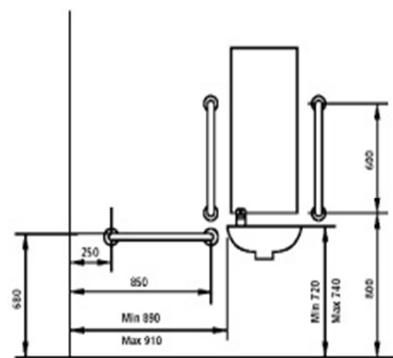

Contents of pack:

- 1 off White close coupled pan - 455mm high
- 1 off White universal cistern with left or right handing (bottom inlet)
- 1 off Chrome spatula flushing lever handle
- 1 off White seat (ring only)
- 1 off White wall hung basin 450 x 320mm
- 1 pair Basin hangers
- 1 off Chrome lever action spray mixer tap
- 1 off Chrome 32mm flush grated waste
- 1 off 32mm plastic bottle trap
- 5 off 600 x 35mm grab rails
- 1 off Hinged support rail including toilet roll holder

View on B-B

View on A-A

View on C-C

Plan of a typical installation

Doc M Lever Flush C/C