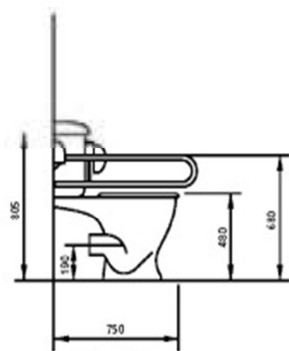

Contents of pack:

- 1 off White close coupled pan - 455mm high
- 1 off White universal cistern with left or right handing (bottom inlet)
- 1 off Chrome spatula flushing lever handle
- 1 off White seat (ring only)
- 1 off White wall hung basin 450 x 320mm
- 1 pair Basin hangers
- 1 off Chrome lever action spray mixer tap
- 1 off Chrome 32mm flush grated waste
- 1 off 32mm plastic bottle trap
- 5 off 600 x 35mm grab rails
- 1 off Hinged support rail including toilet roll holder

View on B-B

View on A-A

View on C-C

Plan of a typical installation

Doc M Lever Flush C/C