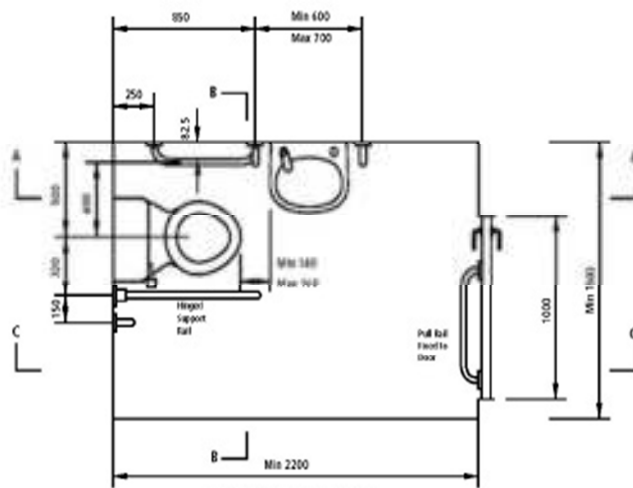

Contents of pack:

- 1 off White close coupled pan - 455mm high
- 1 off White universal cistern with left or right handing (bottom inlet)
- 1 off Chrome spatula flushing lever handle
- 1 off White seat (ring only)
- 1 off White wall hung basin 450 x 320mm
- 1 pair Basin hangers
- 1 off Chrome lever action spray mixer tap
- 1 off Chrome 32mm flush grated waste
- 1 off 32mm plastic bottle trap
- 5 off 600 x 35mm grab rails
- 1 off Hinged support rail including toilet roll holder

View on B-B

View on A-A

View on C-C

Plan of a typical installation

Doc M Lever Flush C/C