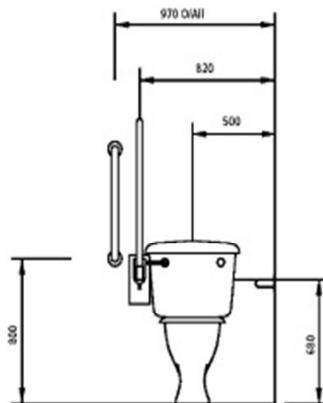

Contents of pack:

- 1 off White close coupled pan - 455mm high
- 1 off White universal cistern with left or right handing (bottom inlet)
- 1 off Chrome spatula flushing lever handle
- 1 off White seat (ring only)
- 1 off White wall hung basin 450 x 320mm
- 1 pair Basin hangers
- 1 off Chrome lever action spray mixer tap
- 1 off Chrome 32mm flush grated waste
- 1 off 32mm plastic bottle trap
- 5 off 600 x 35mm grab rails
- 1 off Hinged support rail including toilet roll holder

View on B-B

View on A-A

View on C-C

Plan of a typical installation

Doc M Lever Flush C/C