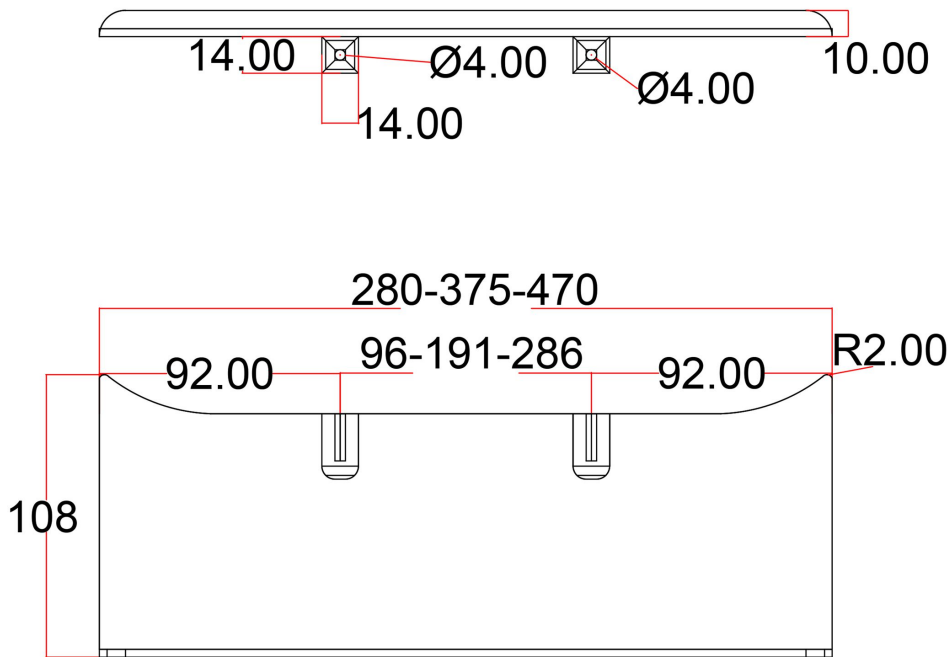

DATASHEET

Image

General Information

| | |
|------------------|---|
| Product: | 89.0468 |
| Description: | Flat Towel Shelf 280mm Withington/Peretti |
| Website Link: | (Click Here) |
| Product Type: | Clearance Towel Shelf |
| Brand: | Eastbrook Company |
| Colour: | Matt White |
| Material: | Mild Steel |
| Width (mm): | 280mm |
| Net Weight (kg): | 0.45kg |
| Product Range: | Universal |

Product Specifications

| | |
|-----------|-----------|
| Warranty: | 1 Year(s) |
|-----------|-----------|

Drawing

Flat Towel Shelf Peretti / Withington 280 / 375 / 470mm. Technical Drawing

Eastbrook 
Eastbrook Road, Gloucester GL4 3DB
Technical Helpline : 01452 317890
Mon - Fri / 8am - 5pm
Email : technical@eastbrookco.com