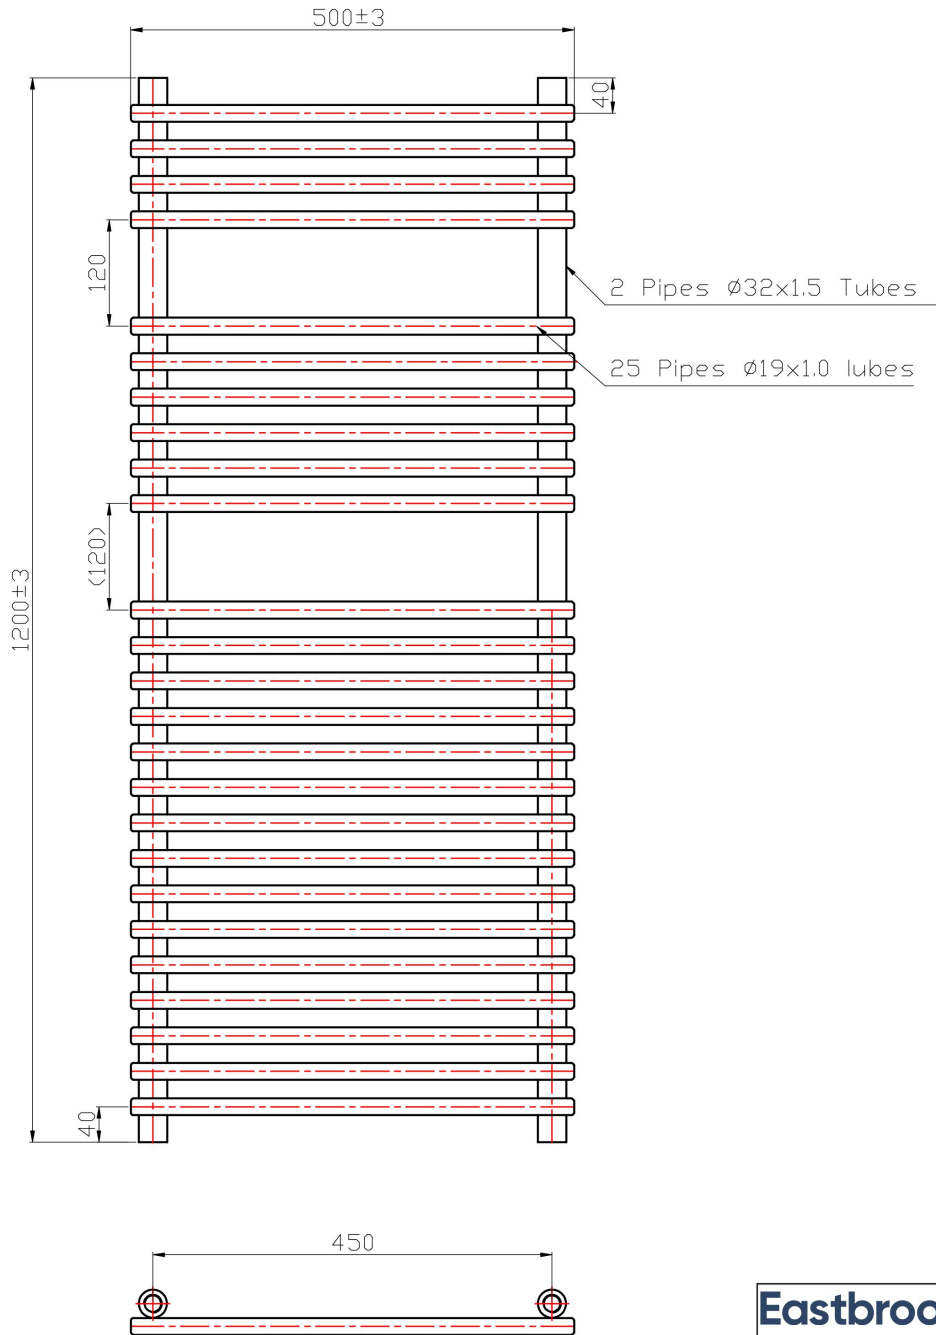

DATASHEET

Image

General Information

Product:	41.0176
Description:	Tube on Tube 1200x500
Website Link:	(Click Here)
Product Type:	Towel Rail
Brand:	Eastbrook Company
Colour:	Gloss White
Material:	Mild Steel
Height (mm):	1200mm
Width (mm):	500mm
Net Weight (kg):	7.59kg
Product Range:	Biava Tube on Tube

Drawing

Biava Tube on Tube Towel Rail 1200 x 500mm. Technical Drawing

Eastbrook 
Eastbrook Road, Gloucester GL4 3DB
Technical Helpline : 01452 317890
Mon - Fri / 8am - 5pm
Email : technical@eastbrookco.com