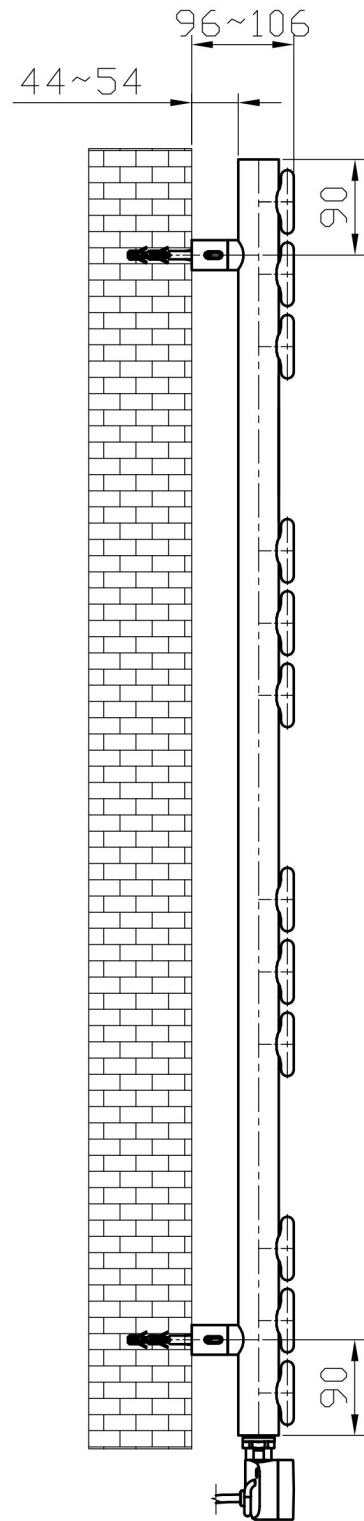

Brockworth All Electric Towel Rail 1200 x 500mm.

Technical Drawing

Unit: mm

Eastbrook 
 Eastbrook Road, Gloucester GL4 3DB
 Technical Helpline : 01452 317890
 Mon - Fri / 8am - 5pm
 Email : technical@eastbrookco.com