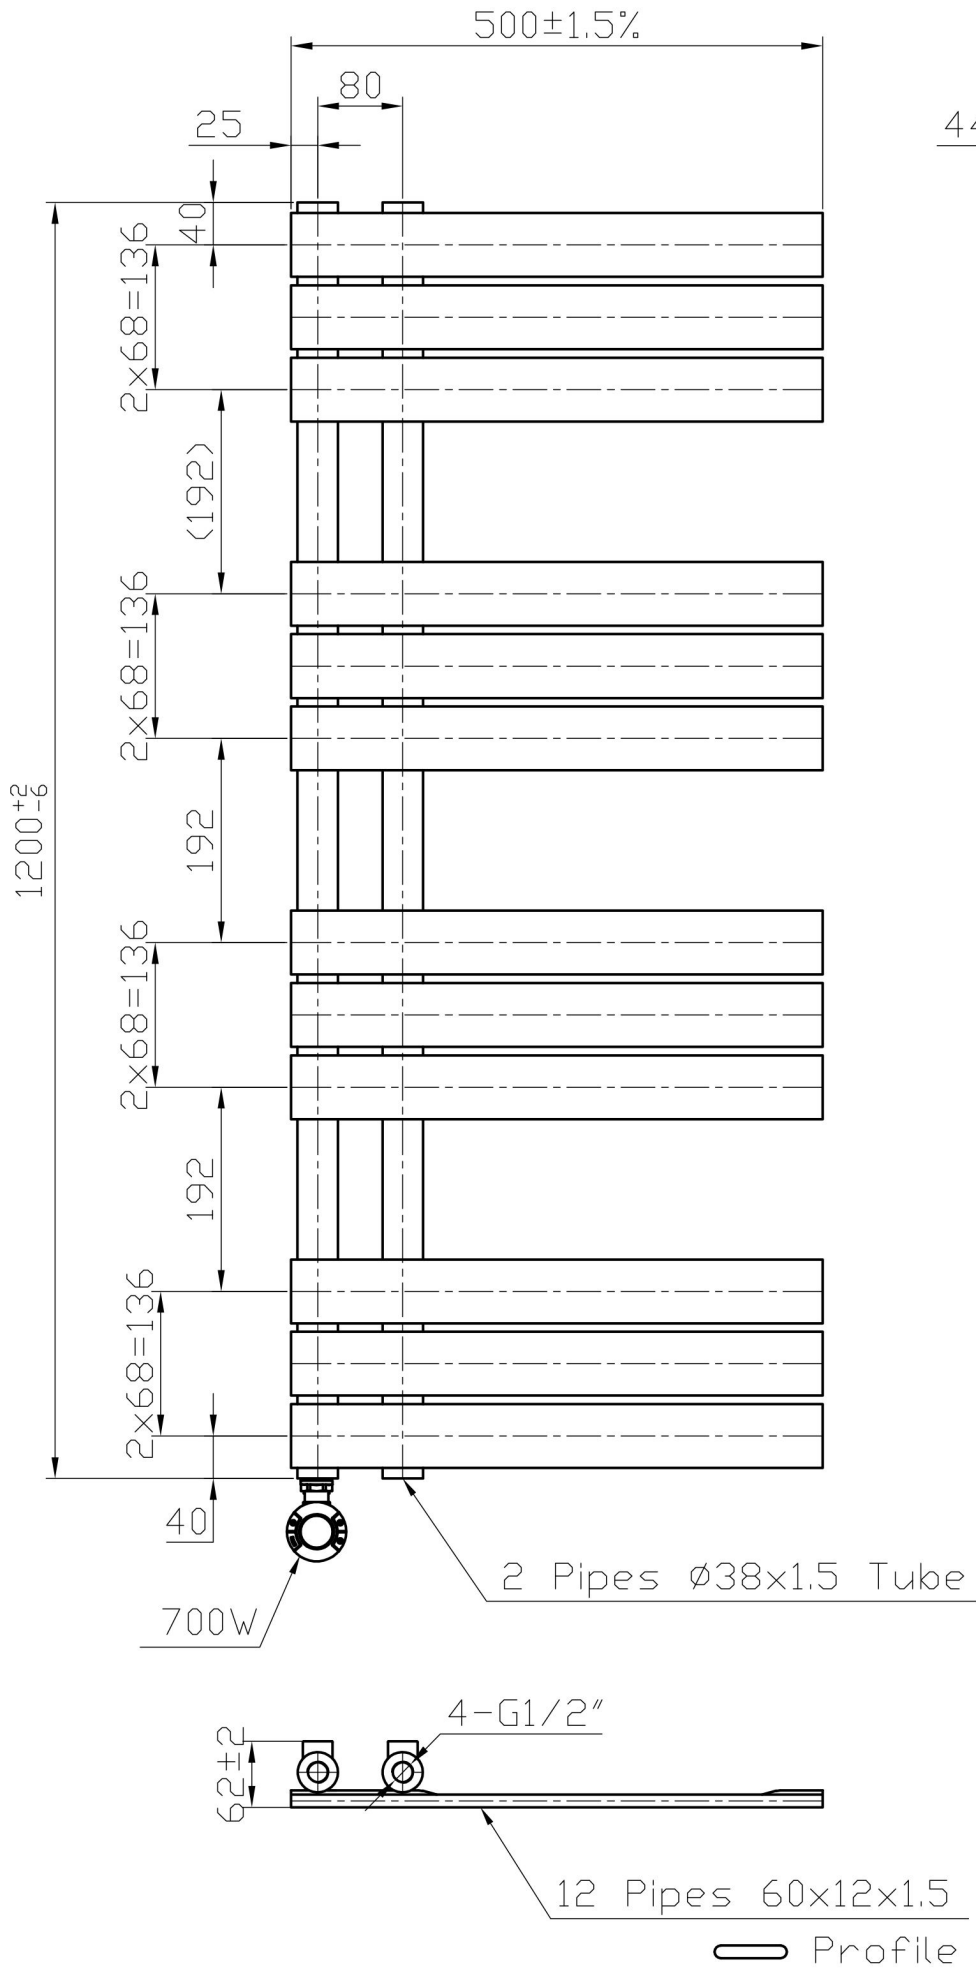

Brockworth All Electric Towel Rail 1200 x 500mm.

Technical Drawing

Unit: mm

Eastbrook 
 Eastbrook Road, Gloucester GL4 3DB
 Technical Helpline : 01452 317890
 Mon - Fri / 8am - 5pm
 Email : technical@eastbrookco.com