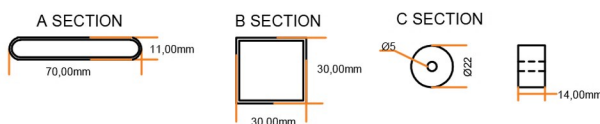

# Deddington Vertical 1800 x 630mm. Technical Drawing

**Eastbrook** 

Eastbrook Road, Gloucester GL4 3DB  
 Technical Helpline : 01452 317890  
 Mon - Fri / 8am - 5pm  
 Email : [technical@eastbrookco.com](mailto:technical@eastbrookco.com)