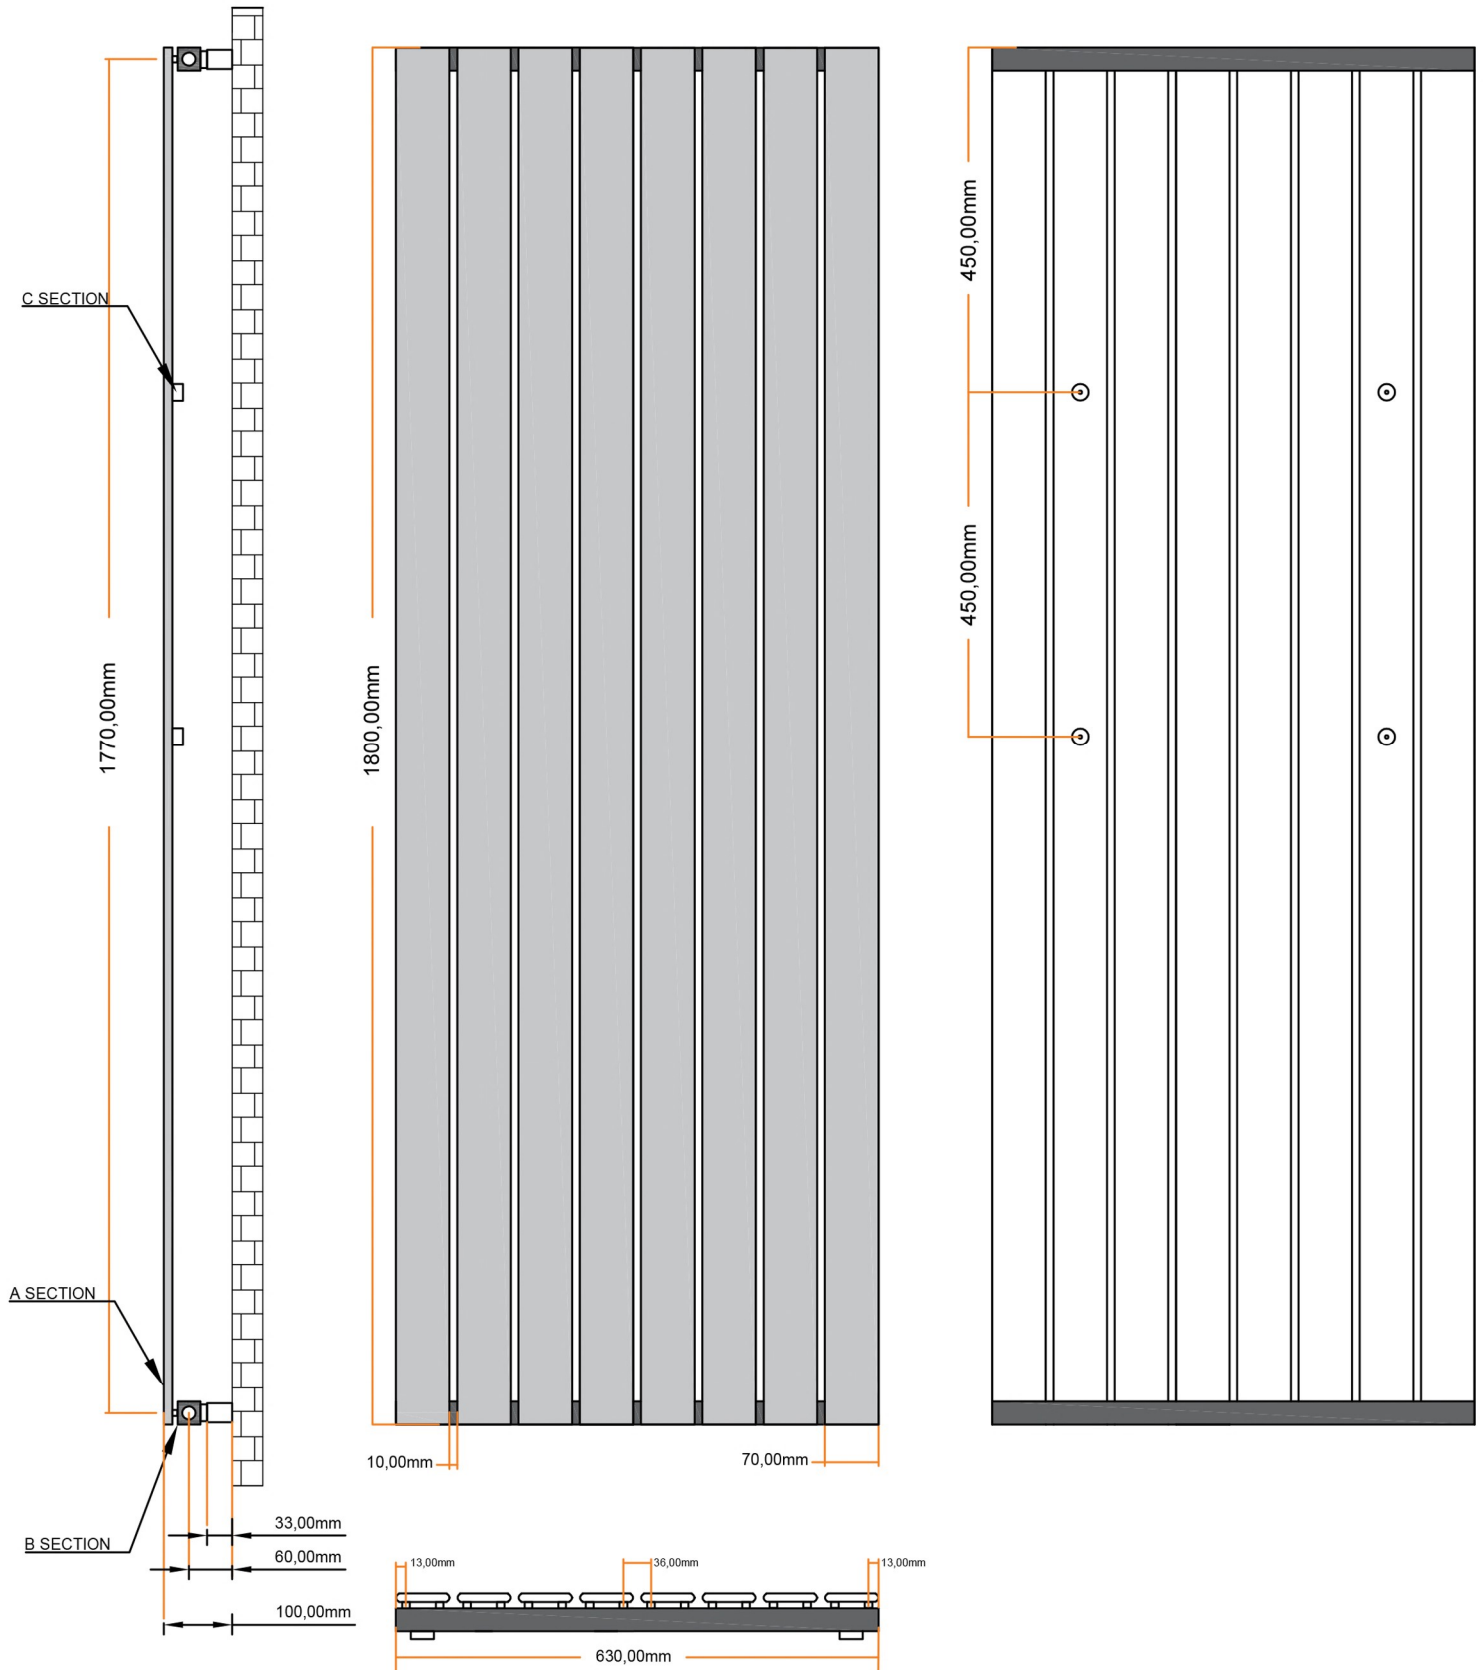

# Deddington Vertical 1800 x 630mm. Technical Drawing

**Eastbrook** 

Eastbrook Road, Gloucester GL4 3DB  
 Technical Helpline : 01452 317890  
 Mon - Fri / 8am - 5pm  
 Email : [technical@eastbrookco.com](mailto:technical@eastbrookco.com)