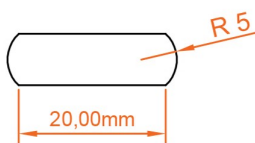

Deddington 630mm Towel Hanger

Technical Drawing

A SECTION

A SECTION

scale: 1/1

Eastbrook 

Eastbrook Road, Gloucester GL4 3DB

Technical Helpline : 01452 317890