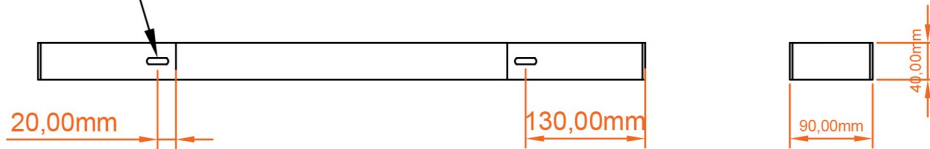

Deddington 630mm Towel Hanger

Technical Drawing

A SECTION

A SECTION

scale: 1/1

Eastbrook 

Eastbrook Road, Gloucester GL4 3DB

Technical Helpline : 01452 317890