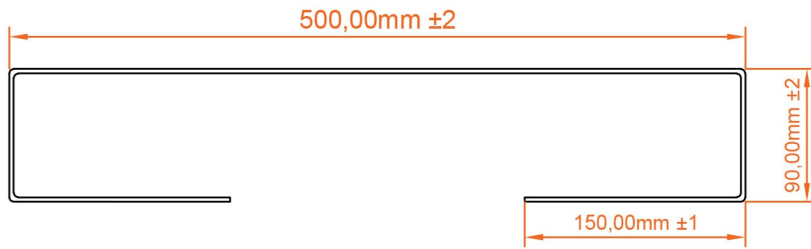

Deddington 470mm Towel Hanger

Technical Drawing

A SECTION

A SECTION

scale: 1/1

Eastbrook 

Eastbrook Road, Gloucester GL4 3DB

Technical Helpline : 01452 317890