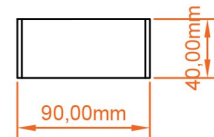

Deddington 470mm Towel Hanger

Technical Drawing

A SECTION

A SECTION

scale: 1/1

Eastbrook 

Eastbrook Road, Gloucester GL4 3DB

Technical Helpline : 01452 317890