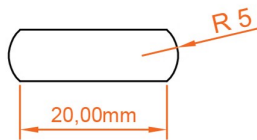

Deddington 470mm Towel Hanger

Technical Drawing

A SECTION

A SECTION

scale: 1/1

Eastbrook 

Eastbrook Road, Gloucester GL4 3DB

Technical Helpline : 01452 317890