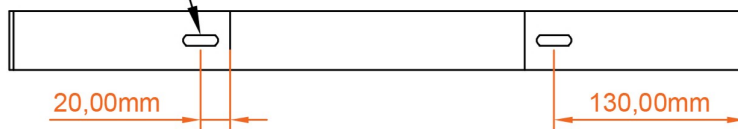

Deddington 470mm Towel Hanger

Technical Drawing

A SECTION

A SECTION

scale: 1/1

Eastbrook 

Eastbrook Road, Gloucester GL4 3DB

Technical Helpline : 01452 317890