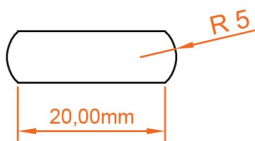

Deddington 310mm Towel Hanger

Technical Drawing

A SECTION

A SECTION

scale: 1/1

Eastbrook 

Eastbrook Road, Gloucester GL4 3DB

Technical Helpline : 01452 317890