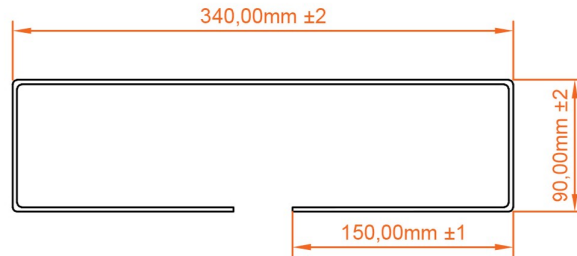

Deddington 310mm Towel Hanger

Technical Drawing

A SECTION

A SECTION

scale: 1/1

Eastbrook 

Eastbrook Road, Gloucester GL4 3DB

Technical Helpline : 01452 317890