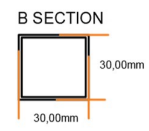

Addington Type10 Chrome Horizontal 600 x 790mm.

Technical Drawing

Eastbrook 
 Eastbrook Road, Gloucester GL4 3DB
 Technical Helpline : 01452 317890
 Mon - Fri / 8am - 5pm
 Email : technical@eastbrookco.com