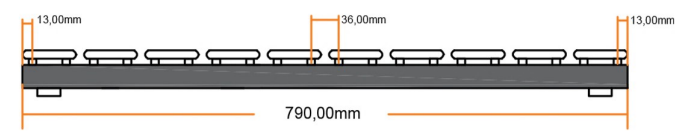

Addington Type10 Chrome Horizontal 600 x 790mm.

Technical Drawing

Eastbrook 
 Eastbrook Road, Gloucester GL4 3DB
 Technical Helpline : 01452 317890
 Mon - Fri / 8am - 5pm
 Email : technical@eastbrookco.com