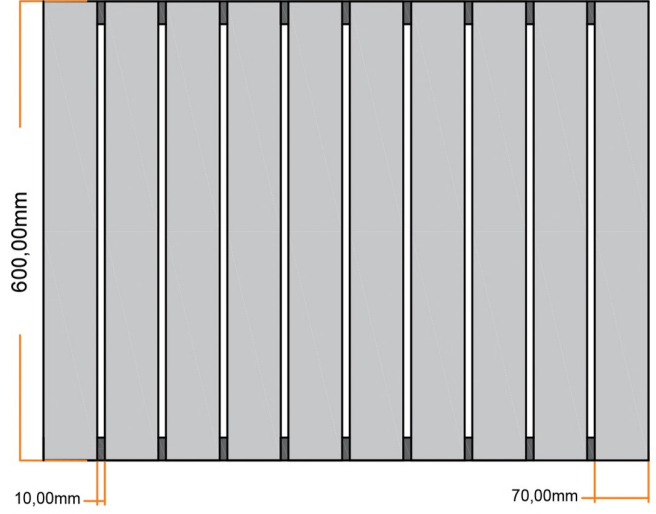

Addington Type10 Chrome Horizontal 600 x 790mm.

Technical Drawing

Eastbrook 
 Eastbrook Road, Gloucester GL4 3DB
 Technical Helpline : 01452 317890
 Mon - Fri / 8am - 5pm
 Email : technical@eastbrookco.com