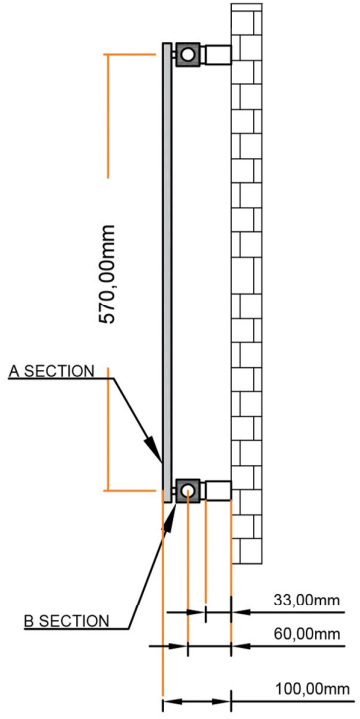

Addington Type10 Chrome Horizontal 600 x 790mm.

Technical Drawing

Eastbrook 
 Eastbrook Road, Gloucester GL4 3DB
 Technical Helpline : 01452 317890
 Mon - Fri / 8am - 5pm
 Email : technical@eastbrookco.com