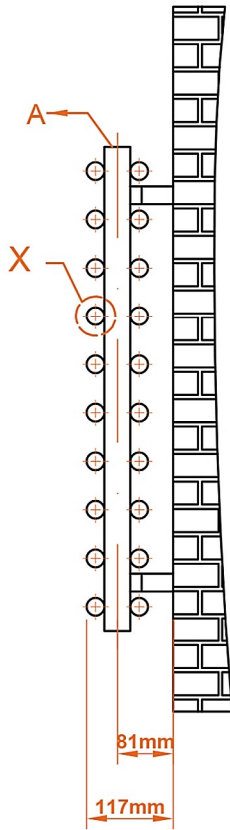

Murano Horizontal 600 x 800mm.

Technical Drawing

A SECTION

X DETAIL