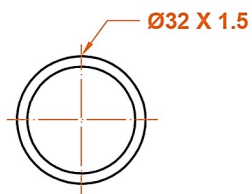

Murano Horizontal 600 x 800mm.

Technical Drawing

A SECTION

X DETAIL