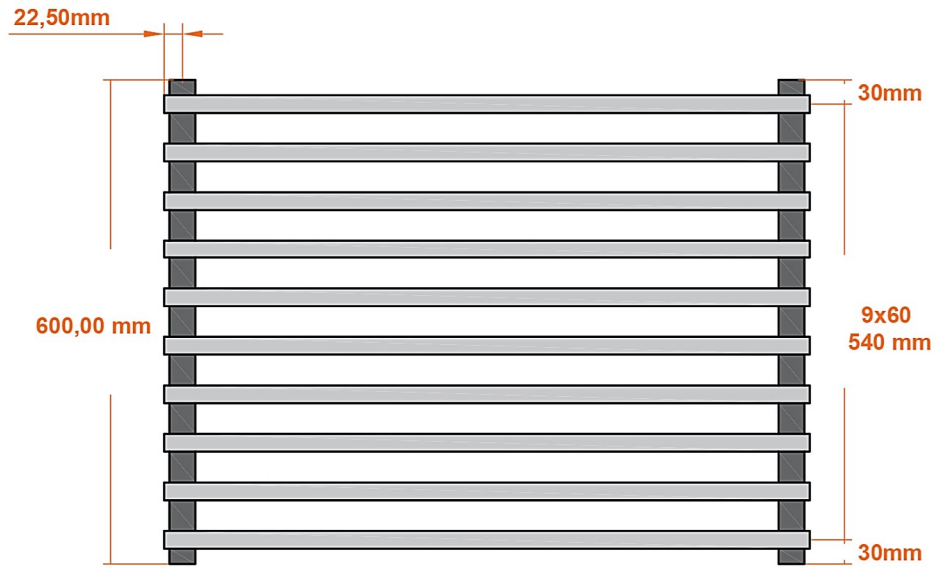

Murano Horizontal 600 x 800mm.

Technical Drawing

A SECTION

X DETAIL