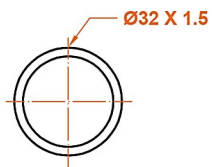

Murano Horizontal 600 x 1400mm. Technical Drawing

A SECTION

X DETAIL