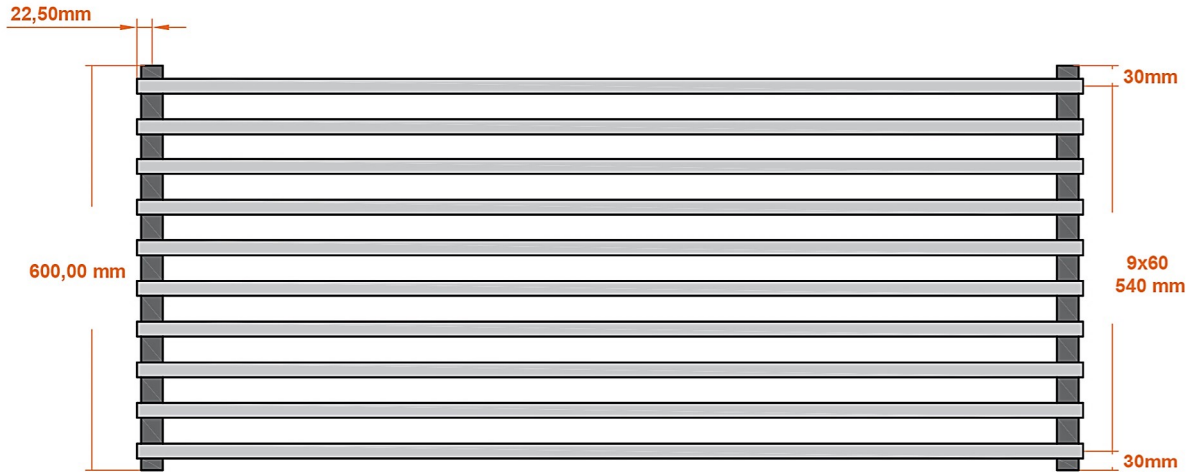

Murano Horizontal 600 x 1400mm. Technical Drawing

A SECTION

X DETAIL