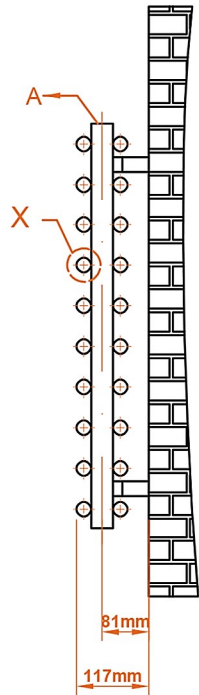

Murano Horizontal 600 x 1400mm. Technical Drawing

A SECTION

X DETAIL