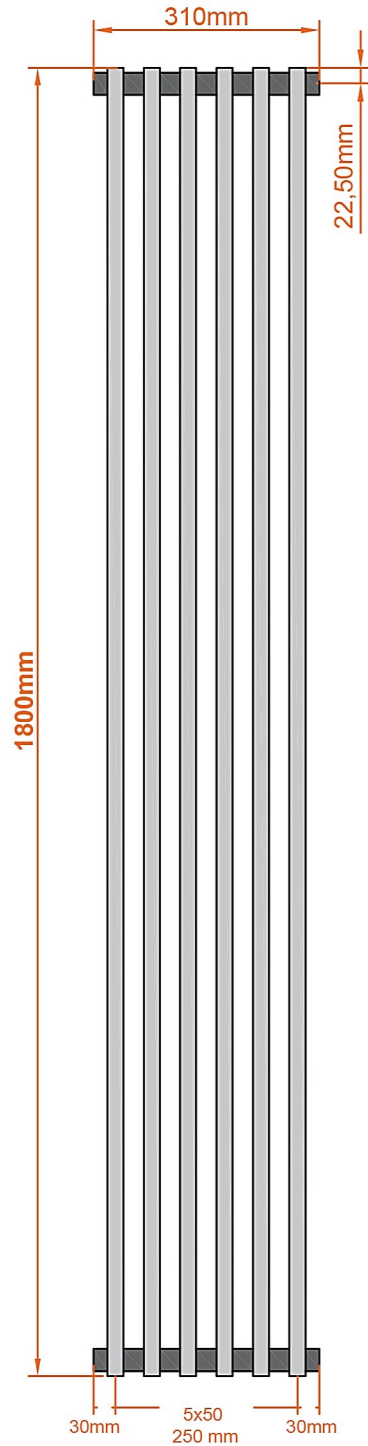

Murano Vertical 1800 x 310mm.

Technical Drawing

A SECTION

X DETAIL

Eastbrook 

Eastbrook Road, Gloucester GL4 3DB

Technical Helpline : 01452 317890

Mon - Fri / 8am - 5pm