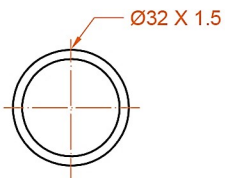

Murano Vertical 1800 x 310mm.

Technical Drawing

A SECTION

X DETAIL

Eastbrook 

Eastbrook Road, Gloucester GL4 3DB

Technical Helpline : 01452 317890

Mon - Fri / 8am - 5pm