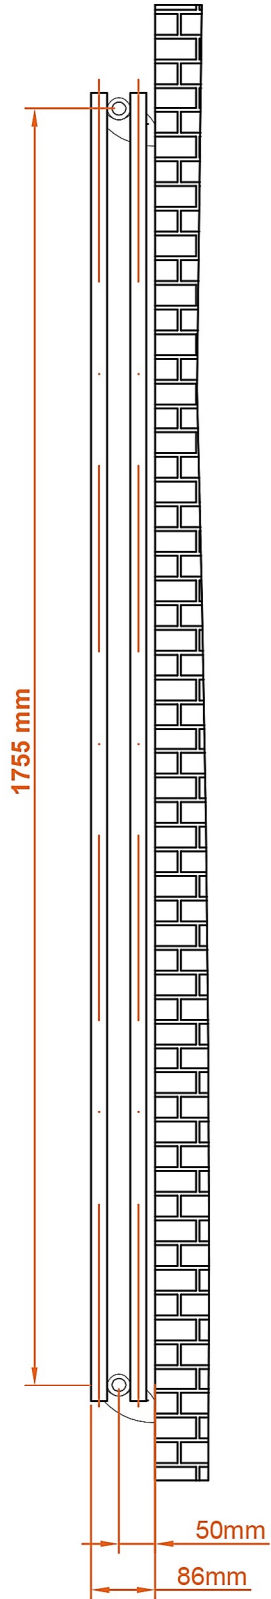

Murano Vertical 1800 x 310mm.

Technical Drawing

A SECTION

X DETAIL

Eastbrook 

Eastbrook Road, Gloucester GL4 3DB

Technical Helpline : 01452 317890

Mon - Fri / 8am - 5pm