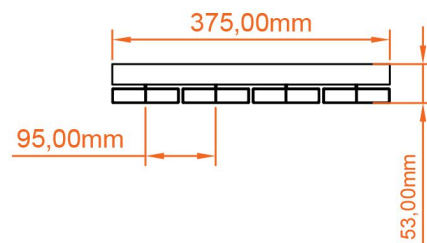

Charlton Vertical Aluminium Radiator 1200 x 375mm.

Technical Drawing

A SECTION

B SECTION

scale: 1/5