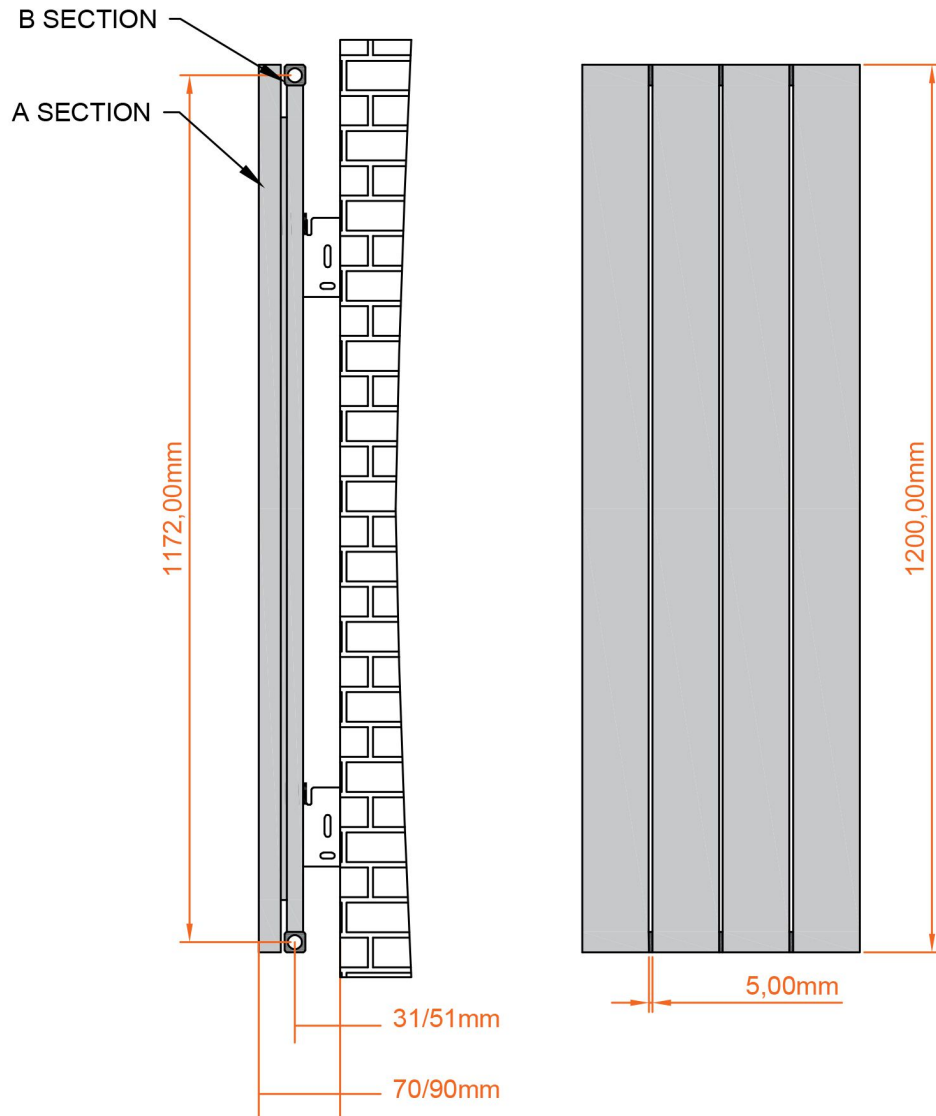

Charlton Vertical Aluminium Radiator 1200 x 375mm.

Technical Drawing

A SECTION

B SECTION

scale: 1/5