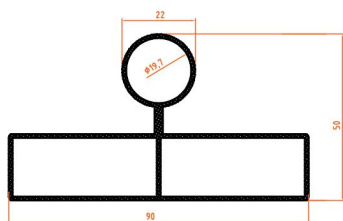

Charlton Vertical Aluminium Radiator 1200 x 375mm.

Technical Drawing

A SECTION

B SECTION

scale: 1/5