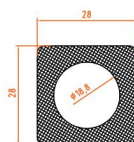

Charlton Vertical Aluminium Radiator 1200 x 375mm.

Technical Drawing

A SECTION

B SECTION

scale: 1/5