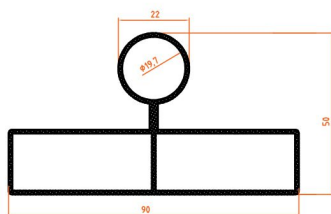

Charlton Vertical Aluminium Radiator 1200 x 470mm.

Technical Drawing

A SECTION

B SECTION

scale: 1/5