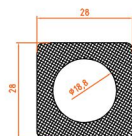

Charlton Vertical Aluminium Radiator 1200 x 470mm.

Technical Drawing

A SECTION

B SECTION

scale: 1/5