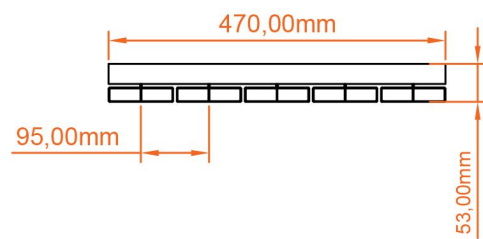

Charlton Vertical Aluminium Radiator 1200 x 470mm.

Technical Drawing

A SECTION

B SECTION

scale: 1/5