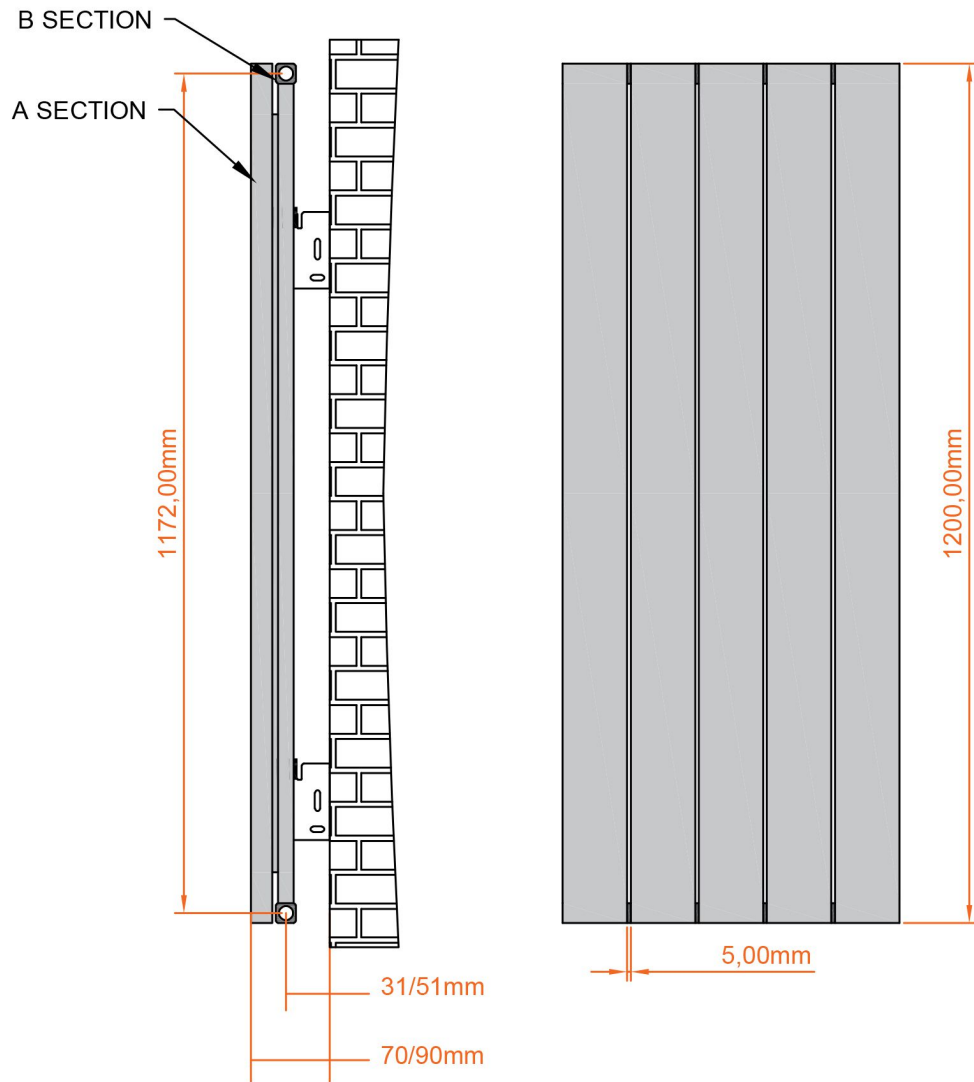

Charlton Vertical Aluminium Radiator 1200 x 470mm.

Technical Drawing

A SECTION

B SECTION

scale: 1/5