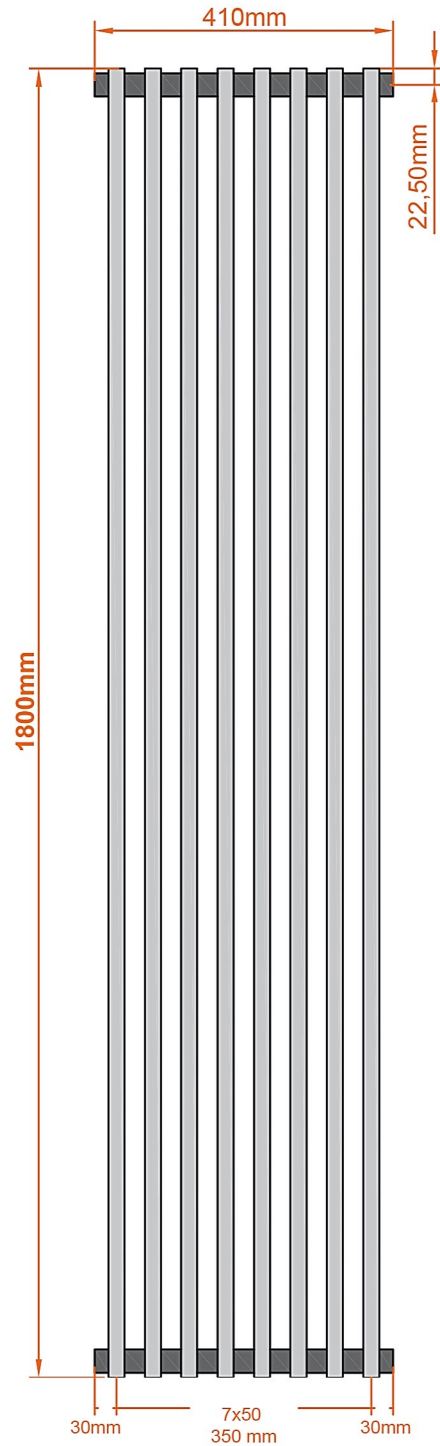

# Murano Vertical 1800 x 410mm. Technical Drawing

A SECTION

X DETAIL