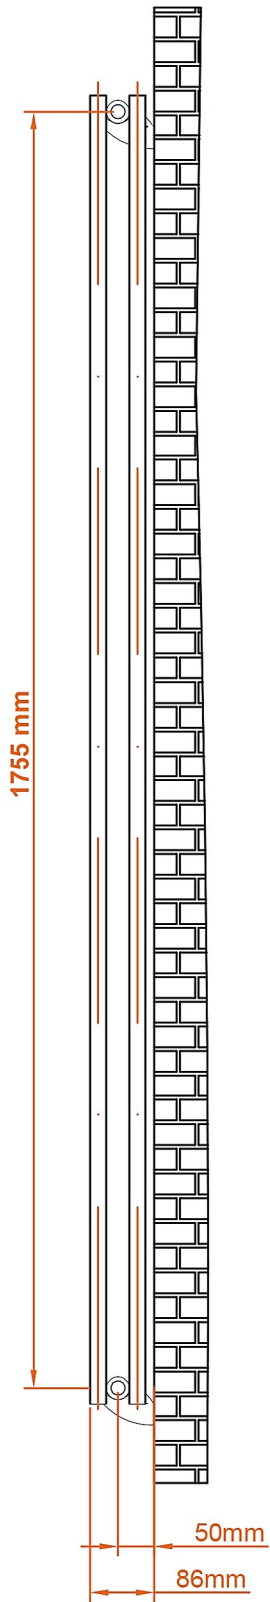

# Murano Vertical 1800 x 410mm. Technical Drawing

A SECTION

X DETAIL