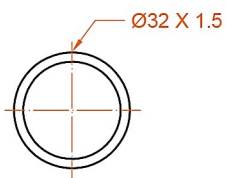

# Murano Vertical 1800 x 410mm. Technical Drawing

A SECTION

X DETAIL