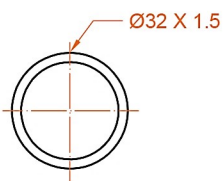

Murano Vertical 1800 x 510mm. Technical Drawing

A SECTION

X DETAIL

Eastbrook 

Eastbrook Road, Gloucester GL4 3DB
 Technical Helpline : 01452 317890
 Mon - Fri / 8am - 5pm
 Email : technical@eastbrookco.com