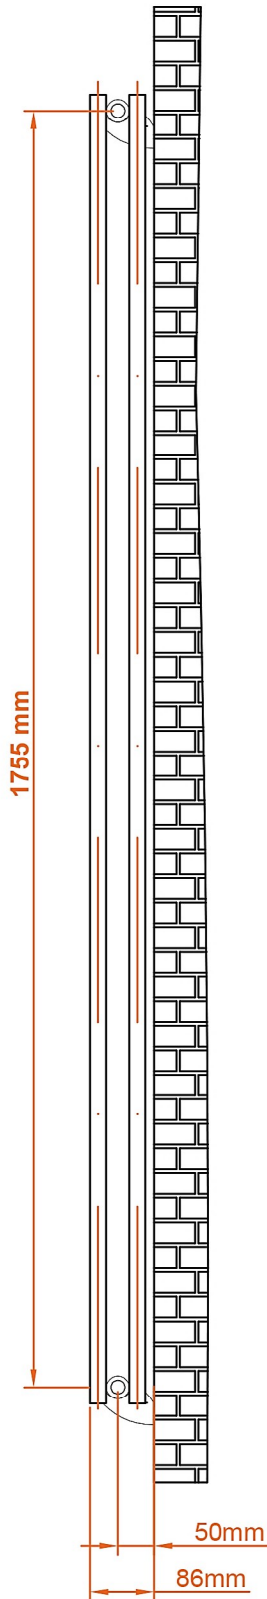

Murano Vertical 1800 x 510mm. Technical Drawing

A SECTION

X DETAIL

Eastbrook 

Eastbrook Road, Gloucester GL4 3DB
 Technical Helpline : 01452 317890
 Mon - Fri / 8am - 5pm
 Email : technical@eastbrookco.com