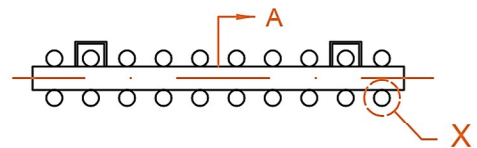

Murano Vertical 1800 x 510mm. Technical Drawing

A SECTION

X DETAIL

Eastbrook 

Eastbrook Road, Gloucester GL4 3DB
 Technical Helpline : 01452 317890
 Mon - Fri / 8am - 5pm
 Email : technical@eastbrookco.com