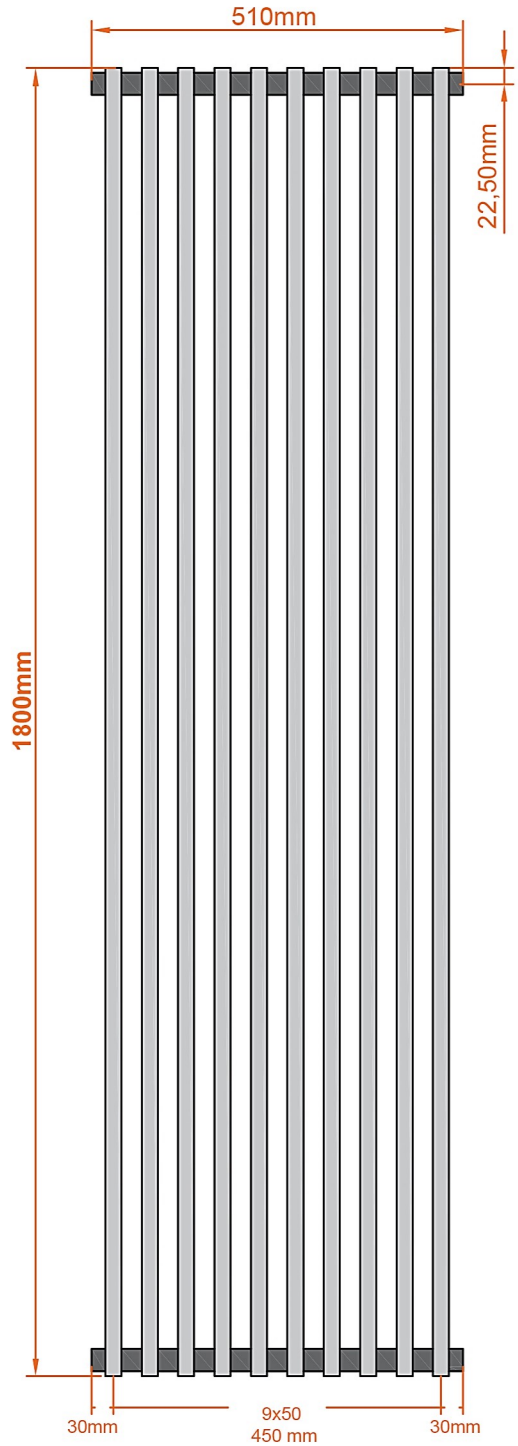

Murano Vertical 1800 x 510mm. Technical Drawing

A SECTION

X DETAIL

Eastbrook 

Eastbrook Road, Gloucester GL4 3DB
 Technical Helpline : 01452 317890
 Mon - Fri / 8am - 5pm
 Email : technical@eastbrookco.com