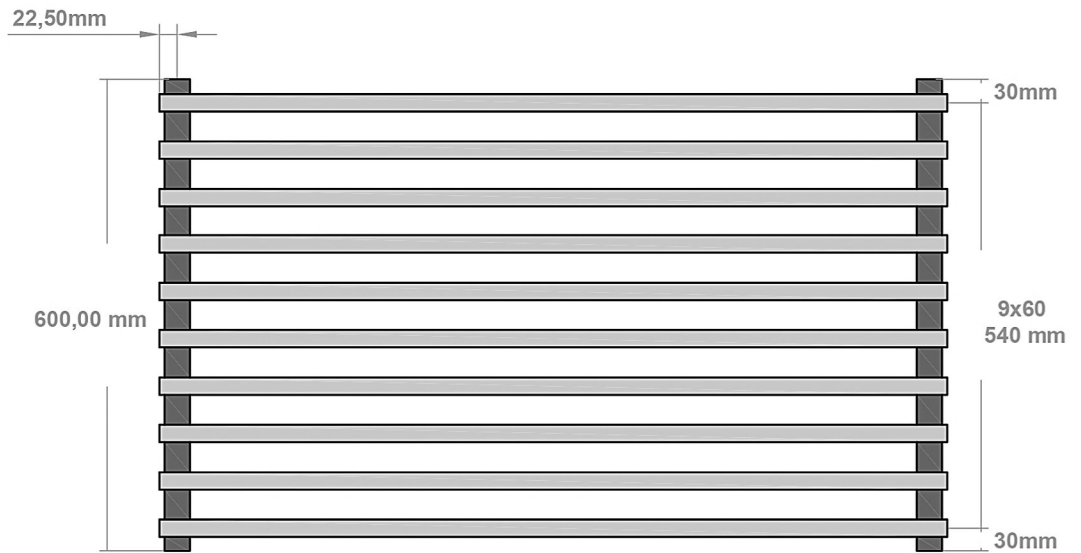

Murano Horizontal 600 x 1000mm. Technical Drawing

A SECTION

X DETAIL