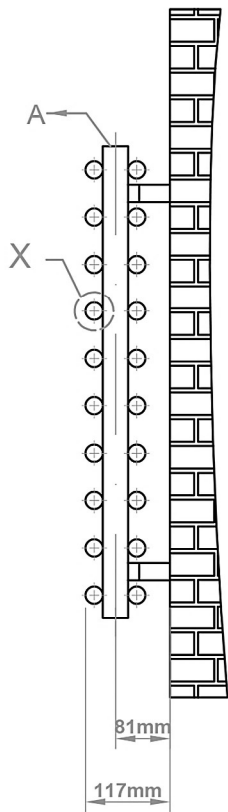

Murano Horizontal 600 x 1000mm. Technical Drawing

A SECTION

X DETAIL