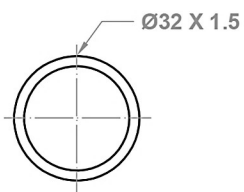

Murano Horizontal 600 x 1000mm. Technical Drawing

A SECTION

X DETAIL