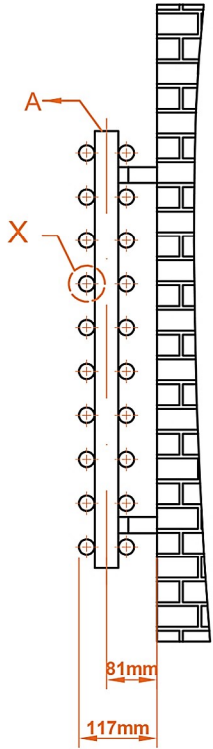

# Murano Horizontal 600 x 1200mm. Technical Drawing

A SECTION

X DETAIL