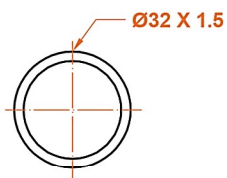

# Murano Horizontal 600 x 1200mm. Technical Drawing

A SECTION

X DETAIL