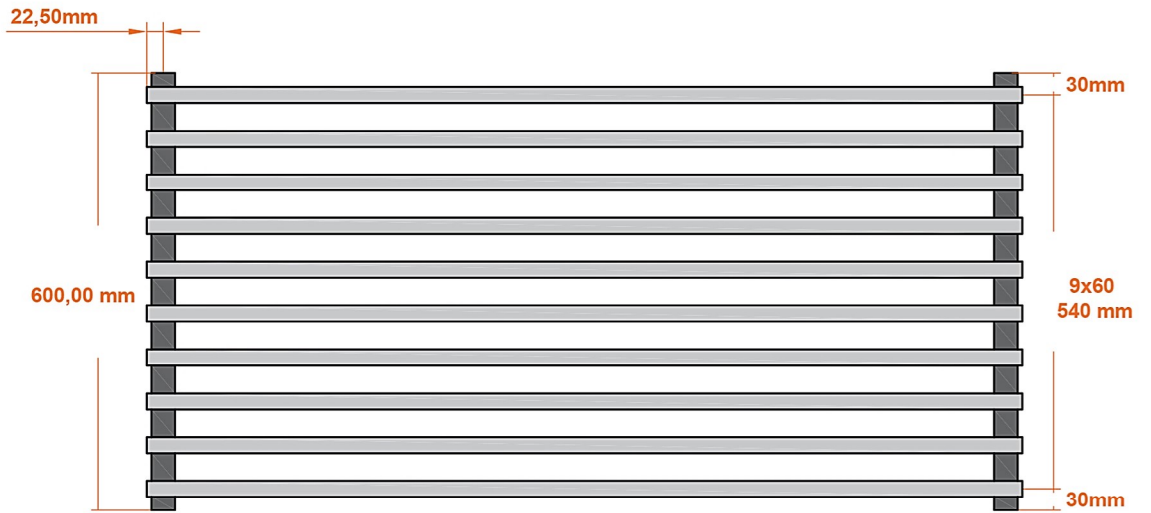

# Murano Horizontal 600 x 1200mm. Technical Drawing

A SECTION

X DETAIL