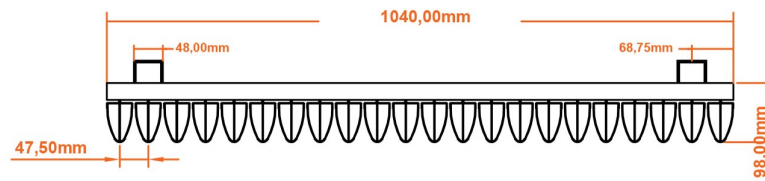

Witney Horizontal Aluminium Radiator 600 x 1040mm.

Technical Drawing

B SECTION

scale: 1/5

Eastbrook 

Eastbrook Road, Gloucester GL4 3DB

Technical Helpline : 01452 317890

Mon - Fri / 8am - 5pm