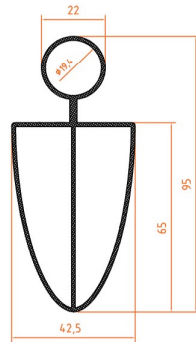

Witney Horizontal Aluminium Radiator 600 x 1040mm.

Technical Drawing

B SECTION

scale: 1/5

Eastbrook 

Eastbrook Road, Gloucester GL4 3DB

Technical Helpline : 01452 317890

Mon - Fri / 8am - 5pm