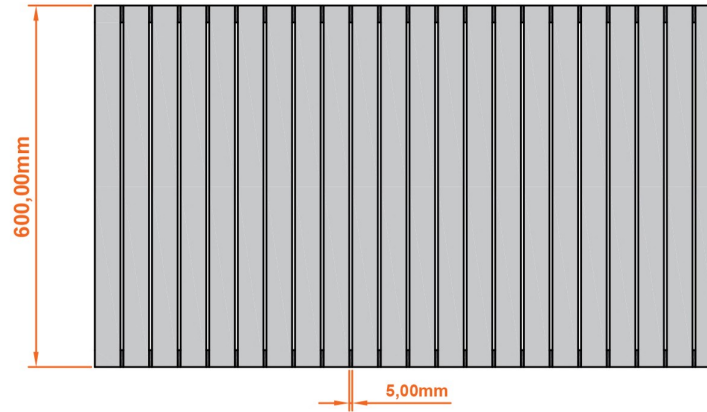

Witney Horizontal Aluminium Radiator 600 x 1040mm.

Technical Drawing

B SECTION

scale: 1/5

Eastbrook 

Eastbrook Road, Gloucester GL4 3DB

Technical Helpline : 01452 317890

Mon - Fri / 8am - 5pm