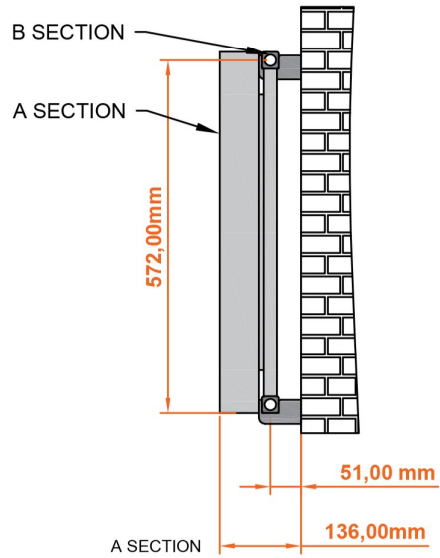

Witney Horizontal Aluminium Radiator 600 x 1040mm.

Technical Drawing

B SECTION

scale: 1/5

Eastbrook 

Eastbrook Road, Gloucester GL4 3DB

Technical Helpline : 01452 317890

Mon - Fri / 8am - 5pm