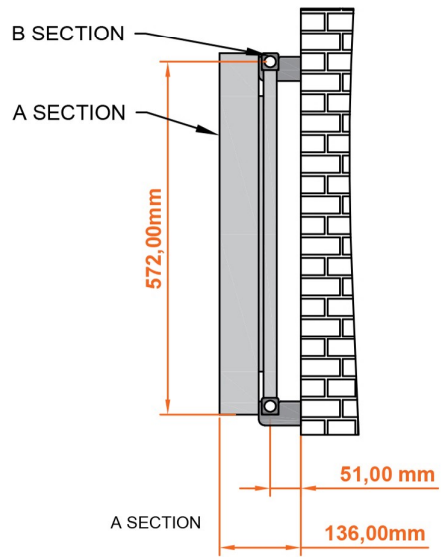

Witney Horizontal Aluminium Radiator 600 x 1230mm.

Technical Drawing

scale: 1/5

Eastbrook 
 Eastbrook Road, Gloucester GL4 3DB
 Technical Helpline : 01452 317890
 Mon - Fri / 8am - 5pm
 Email : technical@eastbrookco.com