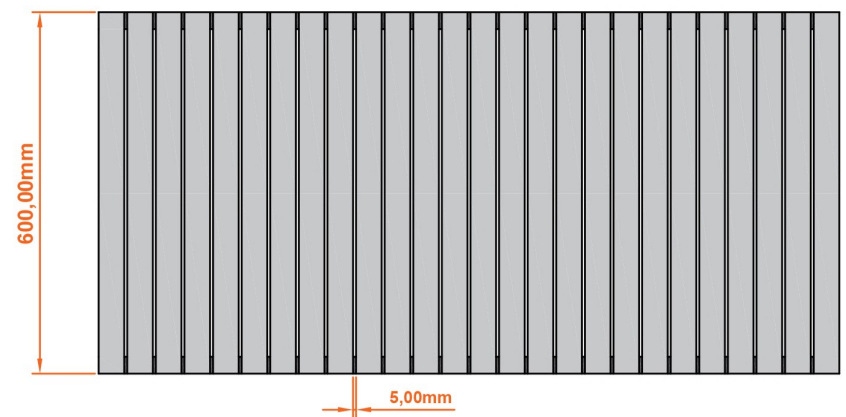

Witney Horizontal Aluminium Radiator 600 x 1230mm.

Technical Drawing

scale: 1/5

Eastbrook 
 Eastbrook Road, Gloucester GL4 3DB
 Technical Helpline : 01452 317890
 Mon - Fri / 8am - 5pm
 Email : technical@eastbrookco.com