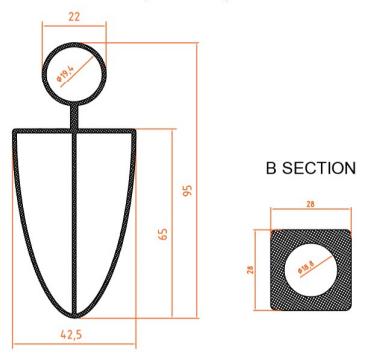

Witney Horizontal Aluminium Radiator 600 x 1230mm.

Technical Drawing

scale: 1/5

Eastbrook 
 Eastbrook Road, Gloucester GL4 3DB
 Technical Helpline : 01452 317890
 Mon - Fri / 8am - 5pm
 Email : technical@eastbrookco.com