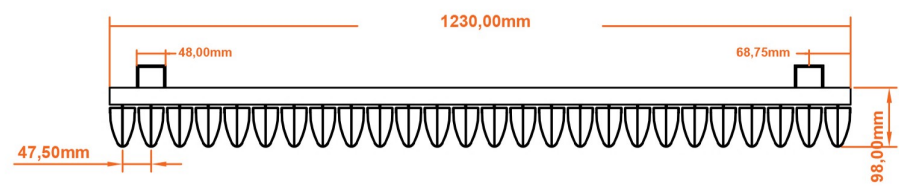

Witney Horizontal Aluminium Radiator 600 x 1230mm.

Technical Drawing

scale: 1/5

Eastbrook 
 Eastbrook Road, Gloucester GL4 3DB
 Technical Helpline : 01452 317890
 Mon - Fri / 8am - 5pm
 Email : technical@eastbrookco.com