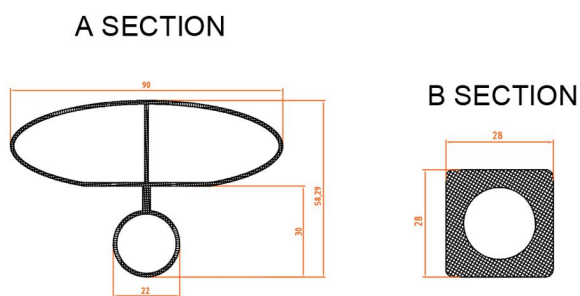

Malmesbury Vertical Aluminium Radiator 1200 x 185mm.

Technical Drawing

scale: 1/5