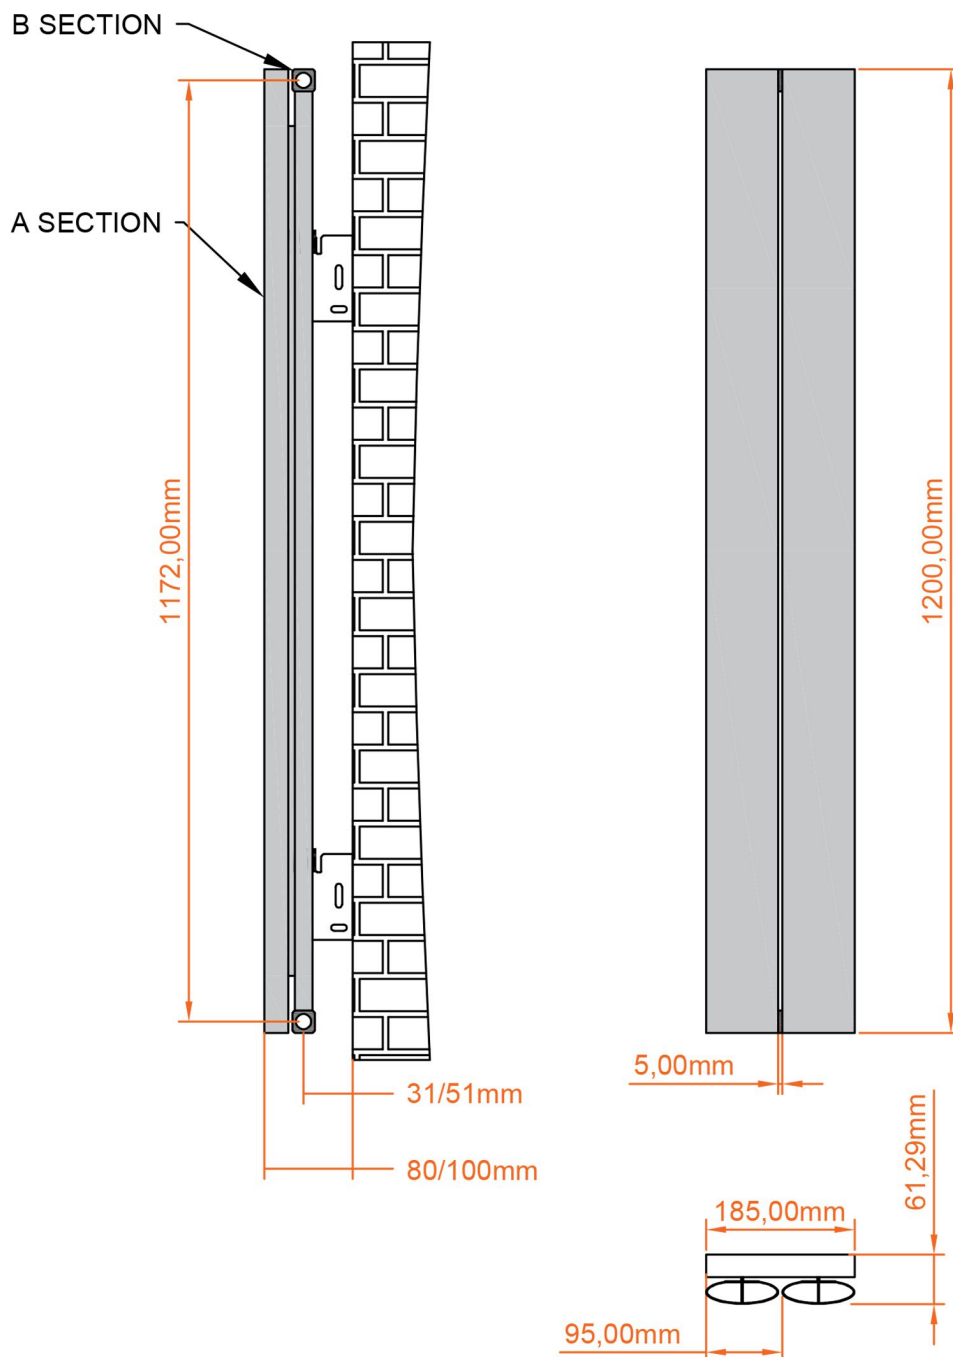

Malmesbury Vertical Aluminium Radiator 1200 x 185mm.

Technical Drawing

scale: 1/5