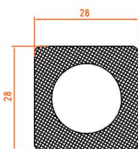

Malmesbury Vertical Aluminium Radiator 1200 x 280mm.

Technical Drawing

A SECTION

B SECTION

scale: 1/5