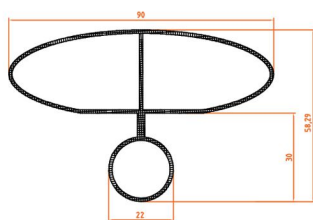

Malmesbury Vertical Aluminium Radiator 1200 x 280mm.

Technical Drawing

A SECTION

B SECTION

scale: 1/5