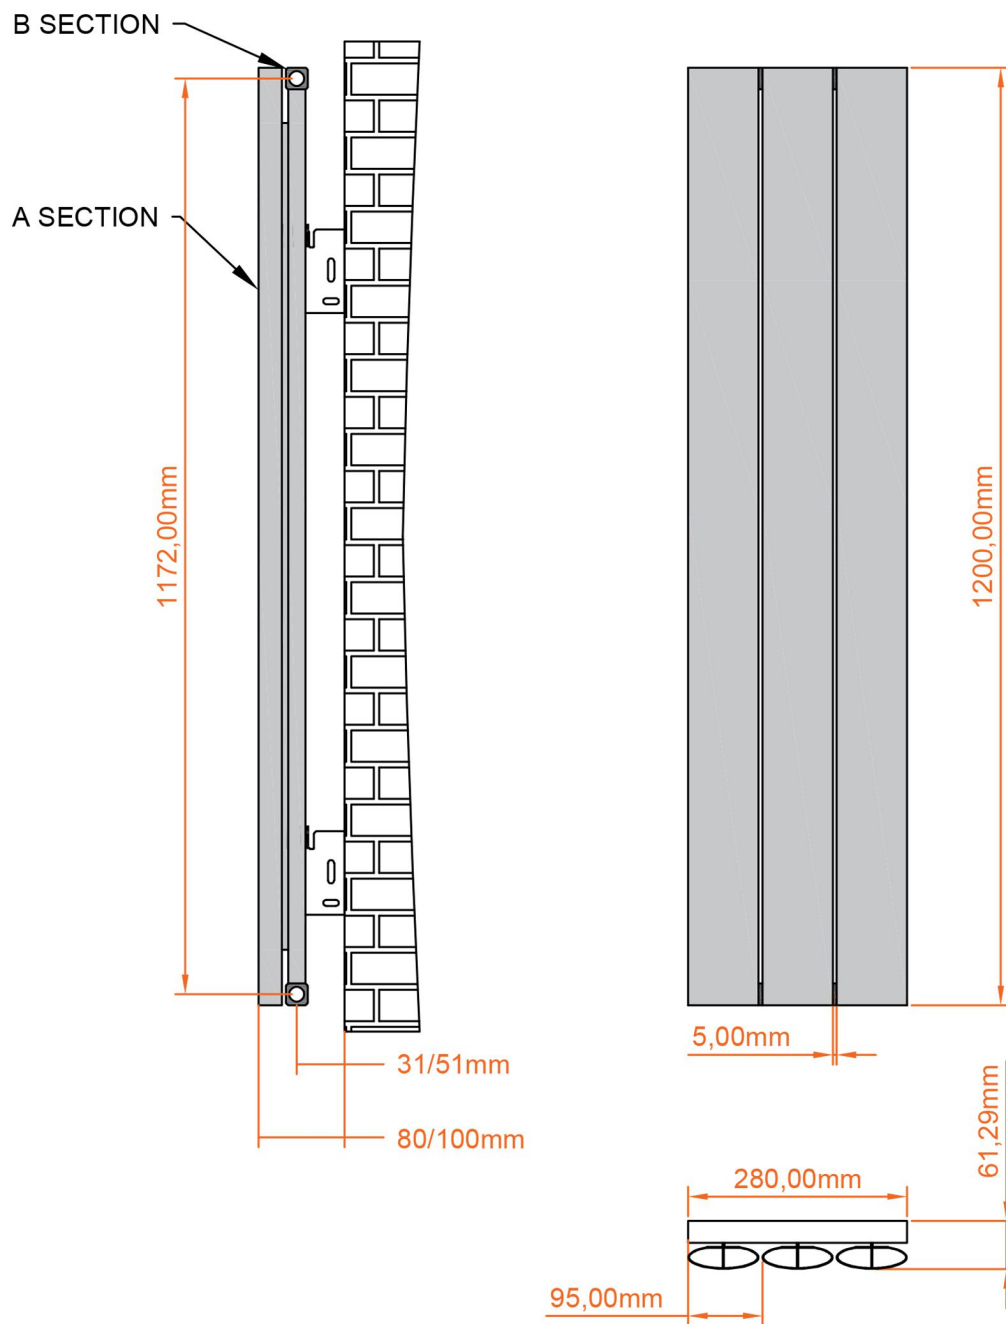

Malmesbury Vertical Aluminium Radiator 1200 x 280mm.

Technical Drawing

A SECTION

B SECTION

scale: 1/5