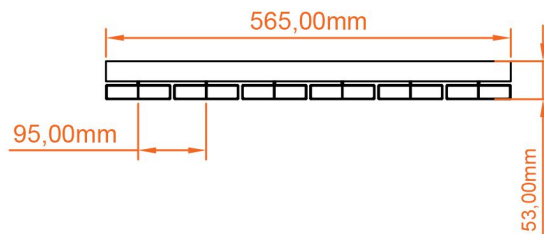

Charlton Vertical Aluminium Radiator 1200 x 565mm.

Technical Drawing

A SECTION

B SECTION

scale: 1/5