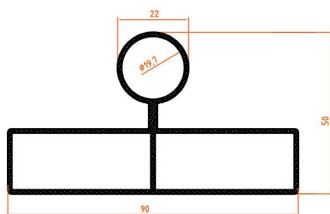

Charlton Vertical Aluminium Radiator 1200 x 565mm.

Technical Drawing

A SECTION

B SECTION

scale: 1/5