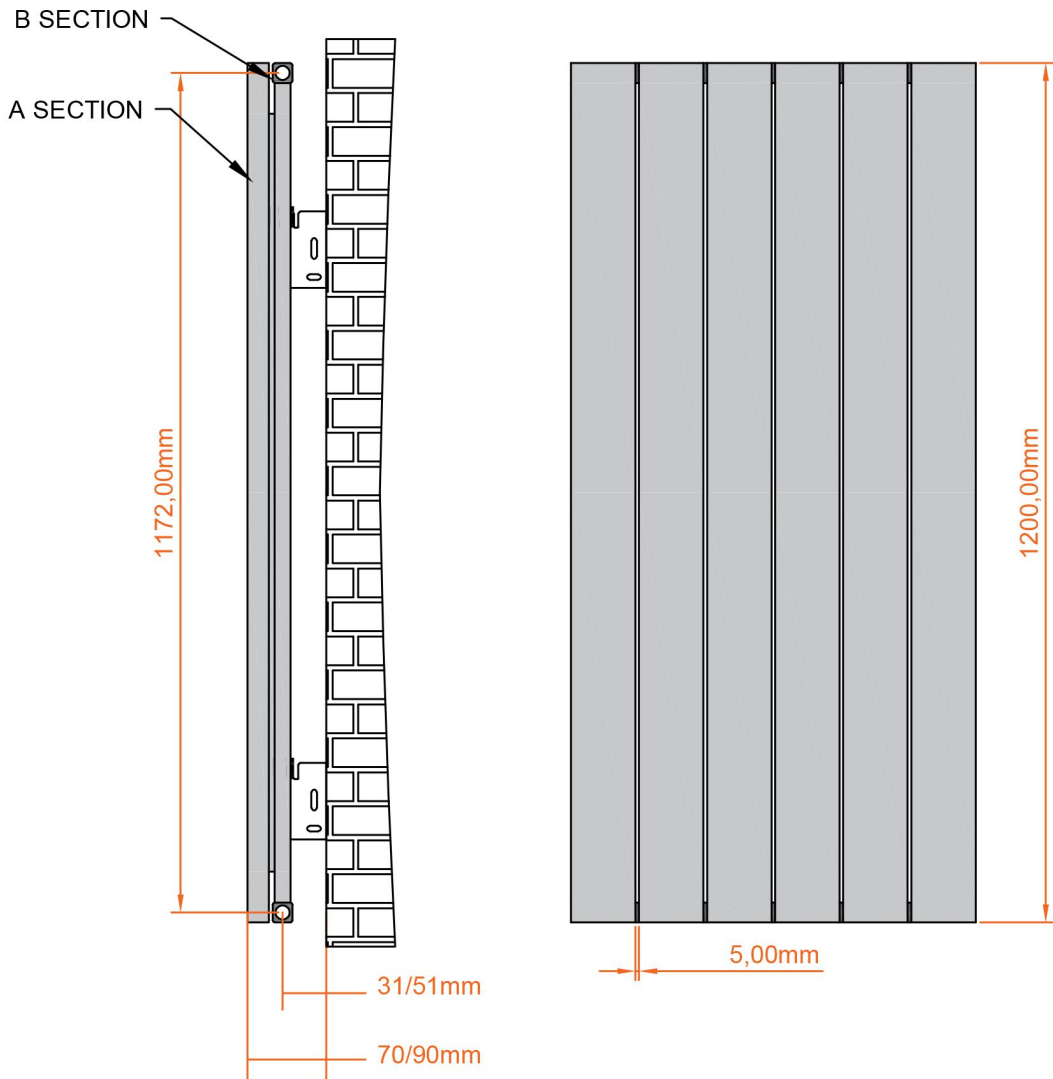

Charlton Vertical Aluminium Radiator 1200 x 565mm.

Technical Drawing

A SECTION

B SECTION

scale: 1/5