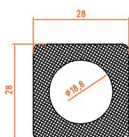

Charlton Vertical Aluminium Radiator 1200 x 565mm.

Technical Drawing

A SECTION

B SECTION

scale: 1/5