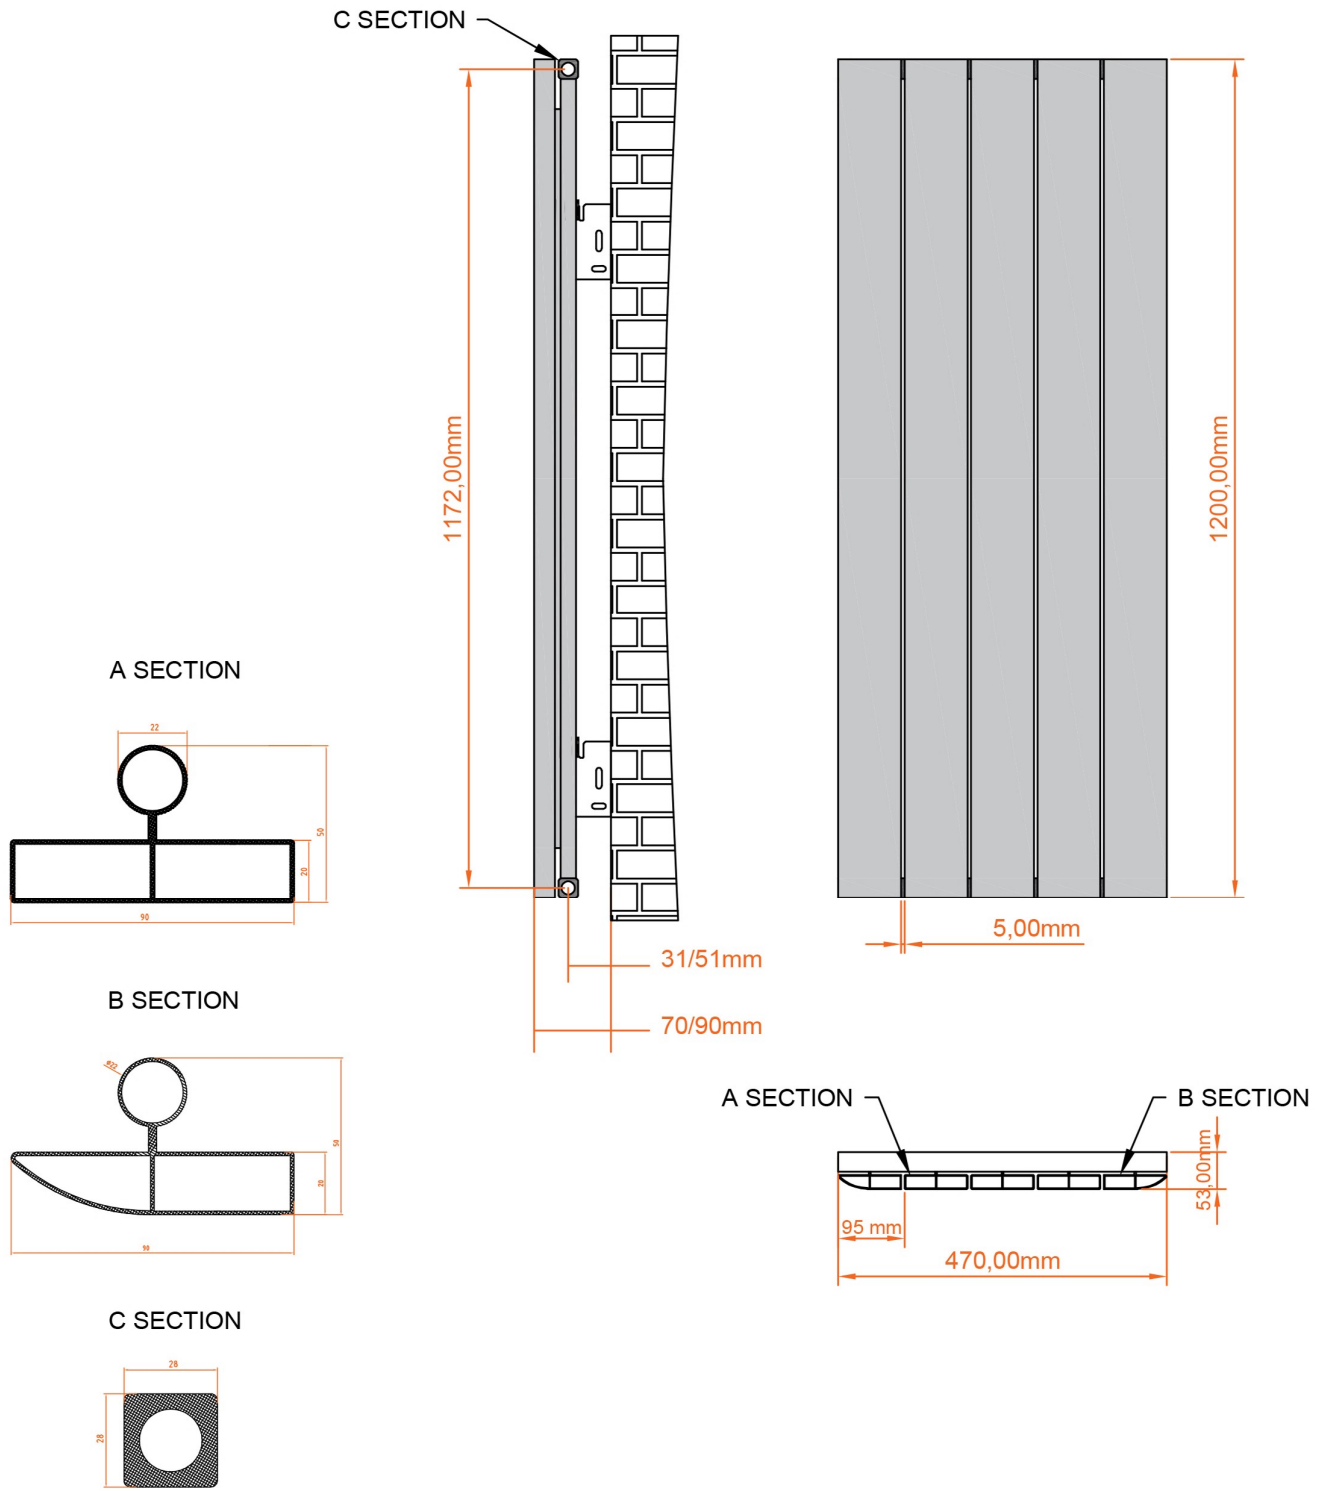

Withington 1200 x 470mm. Technical Drawing

scale: 1/5