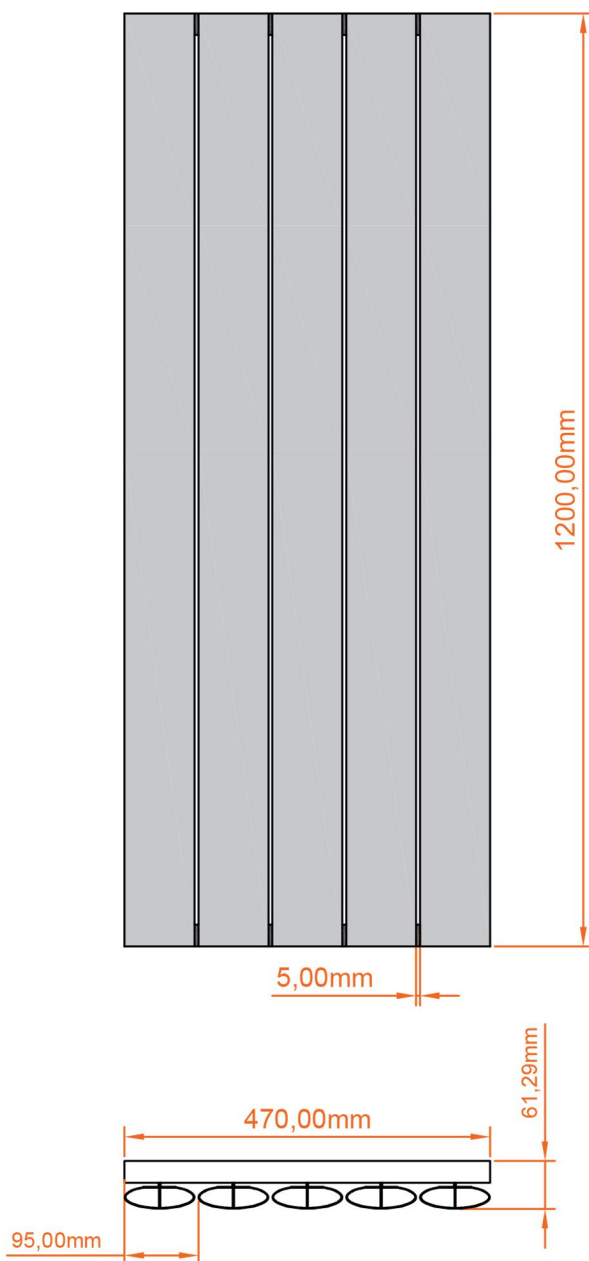

Malmesbury Vertical Aluminium Radiator 1200 x 470mm.

Technical Drawing

A SECTION

B SECTION

scale: 1/5

Eastbrook

Eastbrook Road, Gloucester GL4 3DB

Technical Helpline : 01452 317890