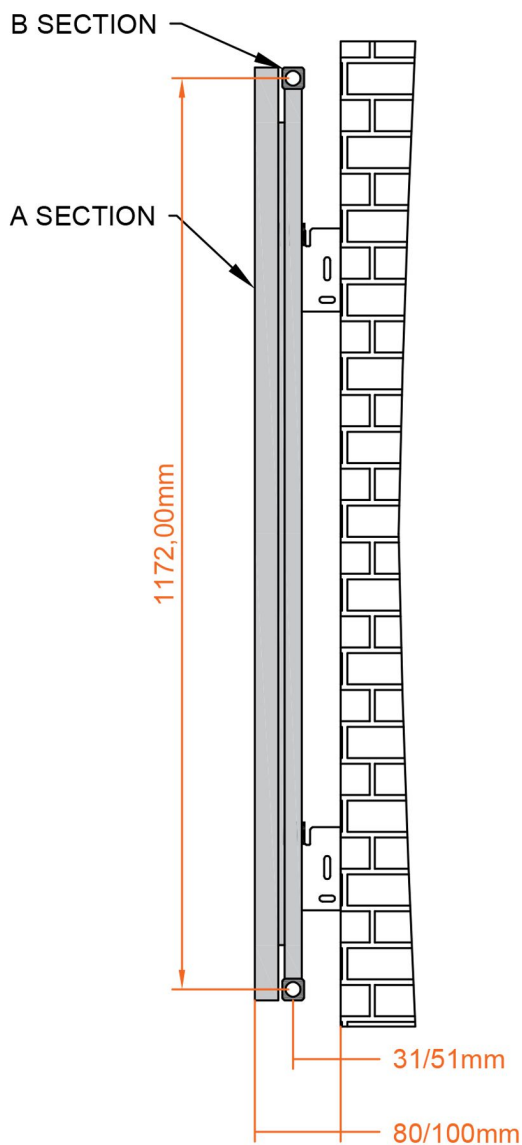

Malmesbury Vertical Aluminium Radiator 1200 x 470mm.

Technical Drawing

A SECTION

B SECTION

scale: 1/5

Eastbrook

Eastbrook Road, Gloucester GL4 3DB

Technical Helpline : 01452 317890