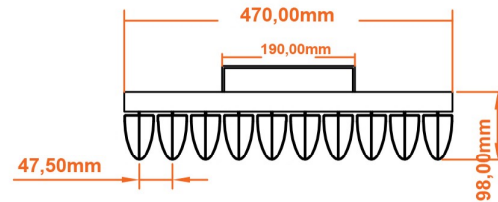

Witney Horizontal Aluminium Radiator 600 x 470mm.

Technical Drawing

scale: 1/5

Eastbrook
Eastbrook Road, Gloucester GL4 3DB
Technical Helpline : 01452 317890
Mon - Fri / 8am - 5pm
Email : technical@eastbrookco.com