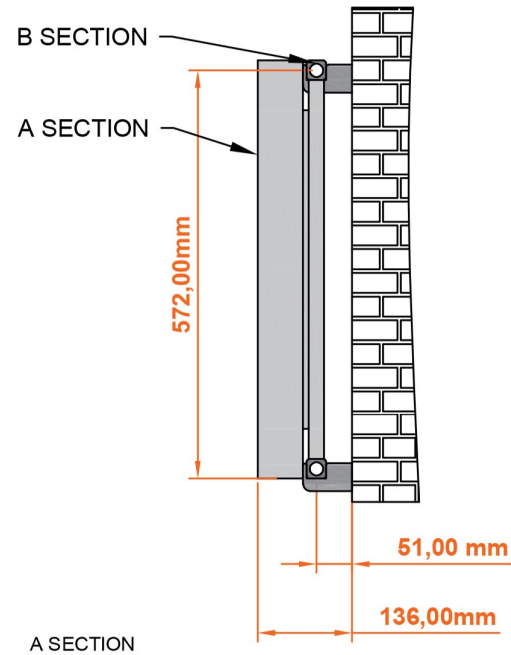

Witney Horizontal Aluminium Radiator 600 x 470mm.

Technical Drawing

scale: 1/5

Eastbrook
Eastbrook Road, Gloucester GL4 3DB
Technical Helpline : 01452 317890
Mon - Fri / 8am - 5pm
Email : technical@eastbrookco.com