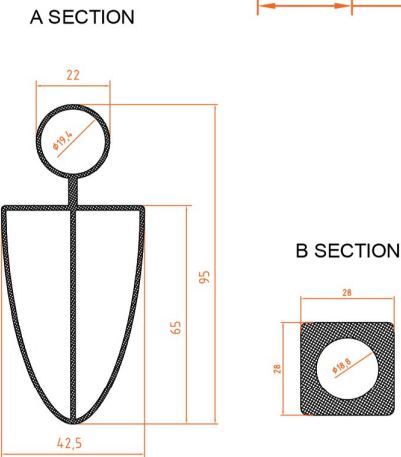

# Witney Horizontal Aluminium Radiator 600 x 470mm.

## Technical Drawing

scale: 1/5

**Eastbrook**   
 Eastbrook Road, Gloucester GL4 3DB  
 Technical Helpline : 01452 317890  
 Mon - Fri / 8am - 5pm  
 Email : [technical@eastbrookco.com](mailto:technical@eastbrookco.com)