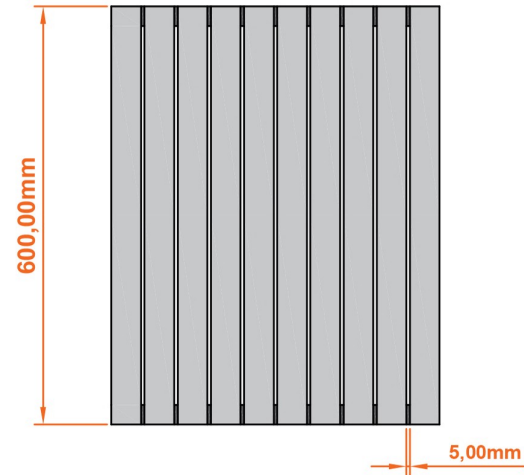

Witney Horizontal Aluminium Radiator 600 x 470mm.

Technical Drawing

scale: 1/5

Eastbrook
Eastbrook Road, Gloucester GL4 3DB
Technical Helpline : 01452 317890
Mon - Fri / 8am - 5pm
Email : technical@eastbrookco.com