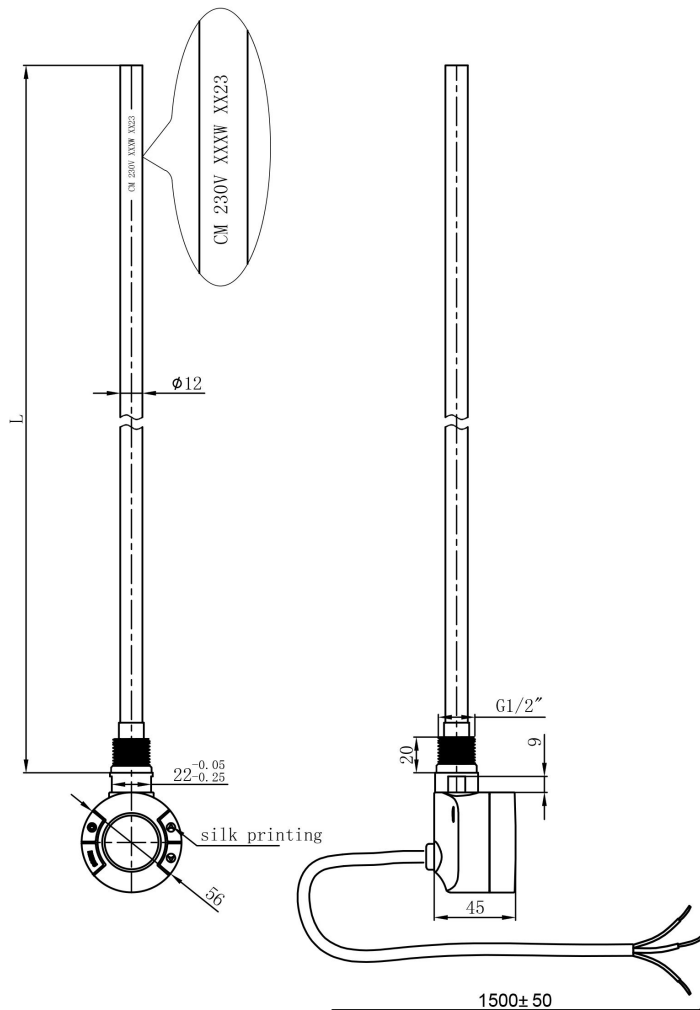

DATASHEET

Image

General Information

Product:	41.0736
Description:	Type B Element Wi-Fi 900W
Website Link:	(Click Here)
Product Type:	Heating Element
Brand:	Eastbrook Company
Colour:	Gloss White
Length (mm):	45mm
Net Weight (kg):	0.43kg
Product Range:	Type B Wi-Fi Element

Product Specifications

Warranty:	2 Year(s)
Watts:	900

Drawing

**Type B Wi-Fi Element
 Technical Drawing**

Power	Resistance Length (L)
150W	245mm.
300W	315mm.
600W	545mm.
900W	755mm.

* Tolerance +/- 5mm.

Notes :

1. Cable colour for gloss white and chrome element is white.
2. Cable colour for matt anthracite and matt black element is black.
3. Cable length for all Type B Wi-Fi elements is 1.5 metre (+/- 5 cm).
4. IP rating is IPX4.