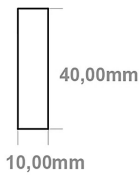

DATASHEET

Image

General Information

Product:	89:1280
Description:	Defford 800 x 500mm Towel Rail
Website Link:	(Click Here)
Product Type:	Towel Rail
Brand:	Eastbrook Company
Colour:	Matt Grey
Material:	Mild Steel
Height (mm):	800mm
Width (mm):	500mm
Net Weight (kg):	7.2kg
Product Range:	Defford

Drawing

Defford 800 x 500mm. Technical Drawing

A SECTION

B SECTION

scale: 1/5

Eastbrook 
Eastbrook Road, Gloucester GL4 3DB
Technical Helpline : 01452 317890
Mon - Fri / 8am - 5pm
Email : technical@eastbrookco.com