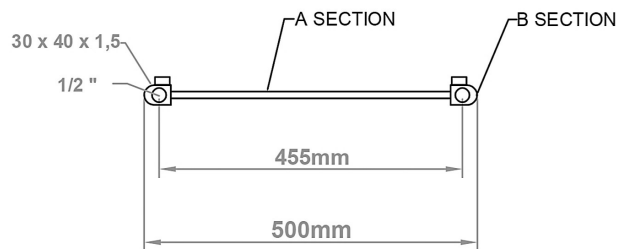

DATASHEET

Image

General Information

Product:	89:1280
Description:	Defford 800 x 500mm Towel Rail
Website Link:	(Click Here)
Product Type:	Towel Rail
Brand:	Eastbrook Company
Colour:	Matt Grey
Material:	Mild Steel
Height (mm):	800mm
Width (mm):	500mm
Net Weight (kg):	7.2kg
Product Range:	Defford

Drawing

Defford 800 x 500mm. Technical Drawing

A SECTION

B SECTION

scale: 1/5

Eastbrook 
Eastbrook Road, Gloucester GL4 3DB
Technical Helpline : 01452 317890
Mon - Fri / 8am - 5pm
Email : technical@eastbrookco.com