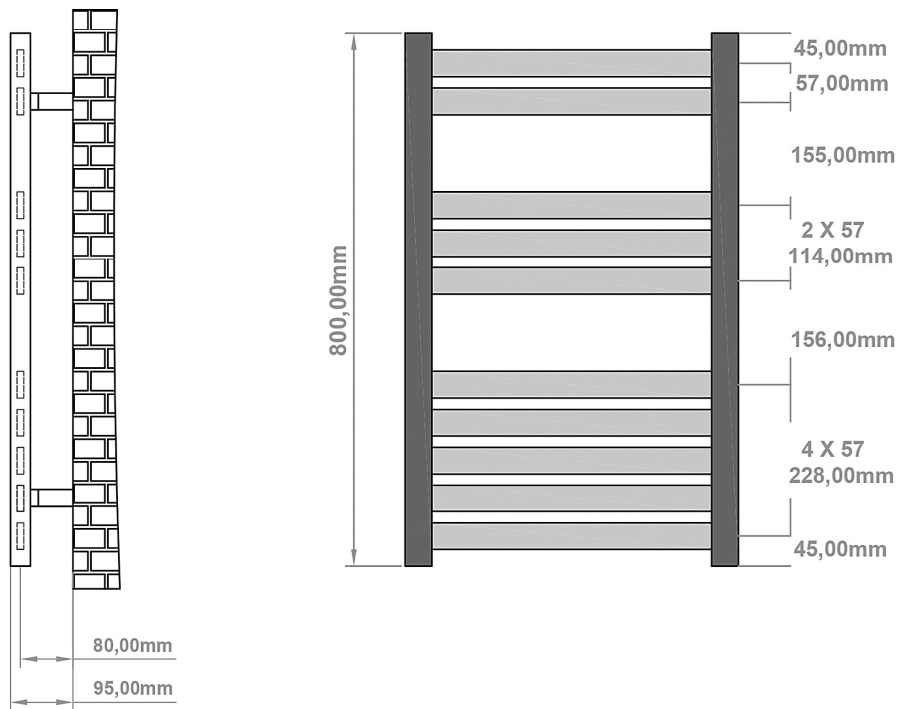

DATASHEET

Image

General Information

Product:	89:1280
Description:	Defford 800 x 500mm Towel Rail
Website Link:	(Click Here)
Product Type:	Towel Rail
Brand:	Eastbrook Company
Colour:	Matt Grey
Material:	Mild Steel
Height (mm):	800mm
Width (mm):	500mm
Net Weight (kg):	7.2kg
Product Range:	Defford

Drawing

Defford 800 x 500mm. Technical Drawing

A SECTION

B SECTION

scale: 1/5

Eastbrook 
Eastbrook Road, Gloucester GL4 3DB
Technical Helpline : 01452 317890
Mon - Fri / 8am - 5pm
Email : technical@eastbrookco.com