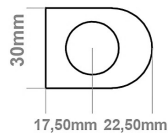

DATASHEET

Image

General Information

Product:	89:1280
Description:	Defford 800 x 500mm Towel Rail
Website Link:	(Click Here)
Product Type:	Towel Rail
Brand:	Eastbrook Company
Colour:	Matt Grey
Material:	Mild Steel
Height (mm):	800mm
Width (mm):	500mm
Net Weight (kg):	7.2kg
Product Range:	Defford

Drawing

Defford 800 x 500mm. Technical Drawing

A SECTION

B SECTION

scale: 1/5

Eastbrook 
Eastbrook Road, Gloucester GL4 3DB
Technical Helpline : 01452 317890
Mon - Fri / 8am - 5pm
Email : technical@eastbrookco.com