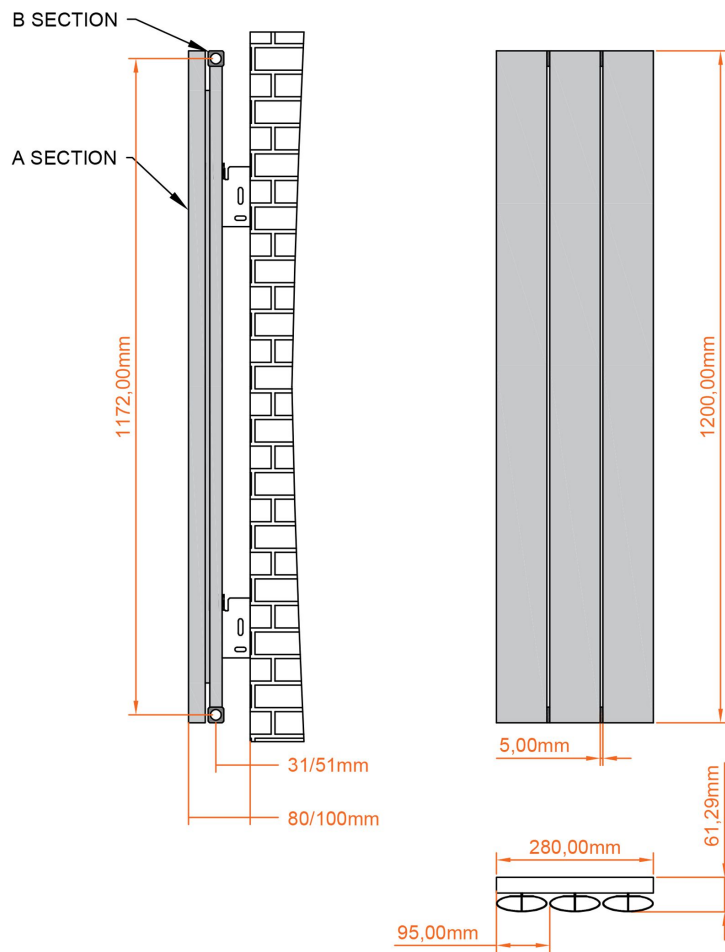

Drawing

Malmesbury Vertical Aluminium Radiator 1200 x 280mm. Technical Drawing

scale: 1/5

Eastbrook
Eastbrook Road, Gloucester GL4 3DB
Technical Helpline : 01452 317890
Mon - Fri / 8am - 5pm
Email : technical@eastbrookco.com