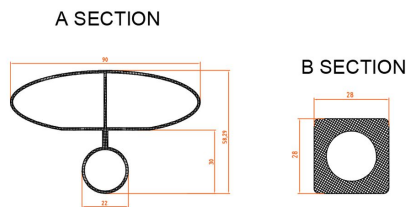

Drawing

Malmesbury Vertical Aluminium Radiator 1200 x 280mm. Technical Drawing

scale: 1/5

Eastbrook
Eastbrook Road, Gloucester GL4 3DB
Technical Helpline : 01452 317890
Mon - Fri / 8am - 5pm
Email : technical@eastbrookco.com