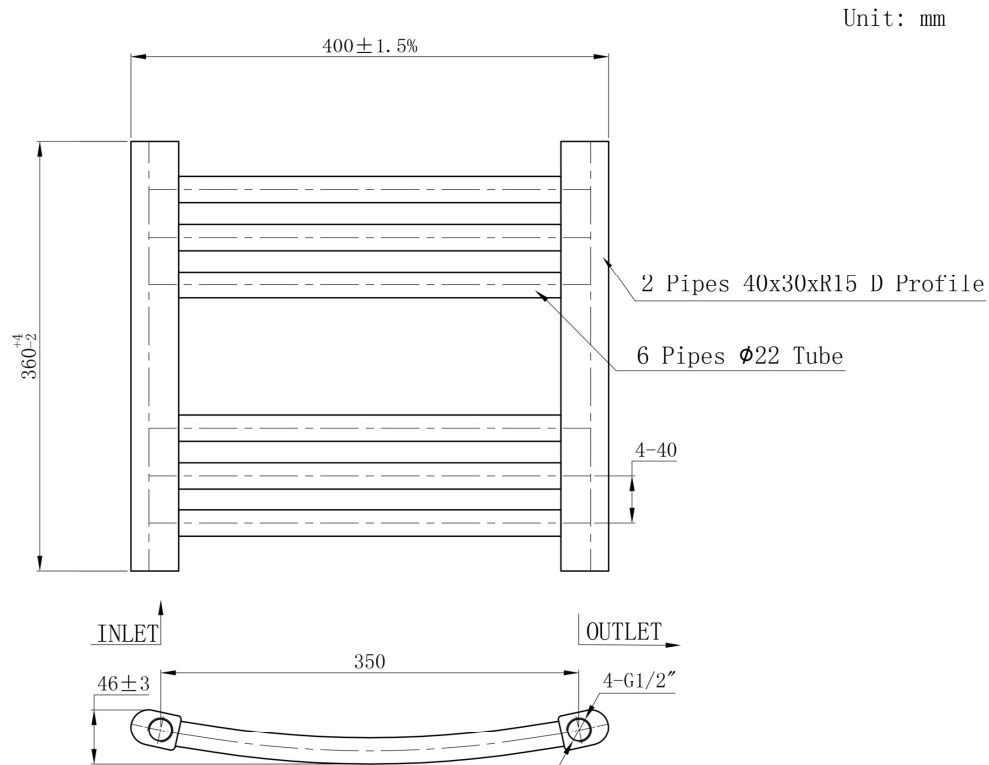

DATASHEET

Image

General Information

Product:	41.0298
Description:	Curved Biava Multirail 360 x 400
Website Link:	(Click Here)
Product Type:	Towel Rail
Brand:	Eastbrook Company
Colour:	Gloss White
Material:	Mild Steel
Height (mm):	360mm
Width (mm):	400mm
Net Weight (kg):	2.31kg
Product Range:	Biava Multirail

Product Specifications

Warranty:	5 Year(s)
Supplied with fixings:	Yes
BTU $\Delta T50^{\circ}\text{C}$:	387
BTU $\Delta T60^{\circ}\text{C}$:	495
Watts $\Delta T50^{\circ}\text{C}$:	114
Watts $\Delta T60^{\circ}\text{C}$:	145

Drawing

Biava Multirail Curved 360 x 400mm. Technical Drawing

Eastbrook 
Eastbrook Road, Gloucester GL4 3DB
Technical Helpline : 01452 317890
Mon - Fri / 8am - 5pm
Email : technical@eastbrookco.com