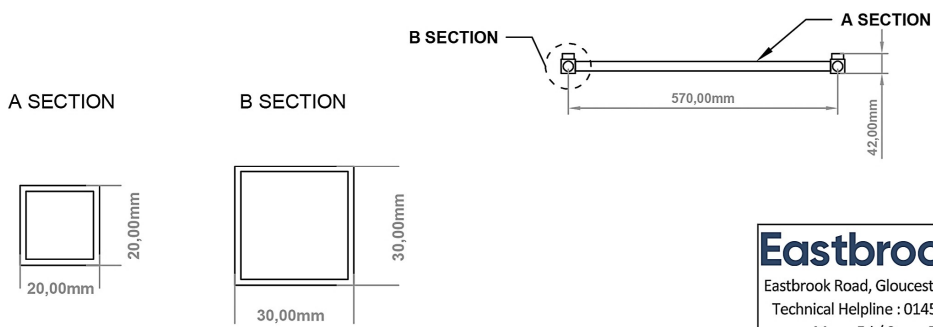

DATASHEET

Image

General Information

Product:	89:1249
Description:	Tuscan Square Towel Rail 1800 x 600
Website Link:	(Click Here)
Product Type:	Towel Rail
Brand:	Eastbrook Company
Colour:	Gloss White
Material:	Mild Steel
Height (mm):	1800mm
Width (mm):	600mm
Net Weight (kg):	10.63kg
Product Range:	Tuscan Square

Drawing

Tuscan Square 1800 x 600mm. Technical Drawing

Eastbrook 
Eastbrook Road, Gloucester GL4 3DB
Technical Helpline : 01452 317890
Mon - Fri / 8am - 5pm
Email : technical@eastbrookco.com