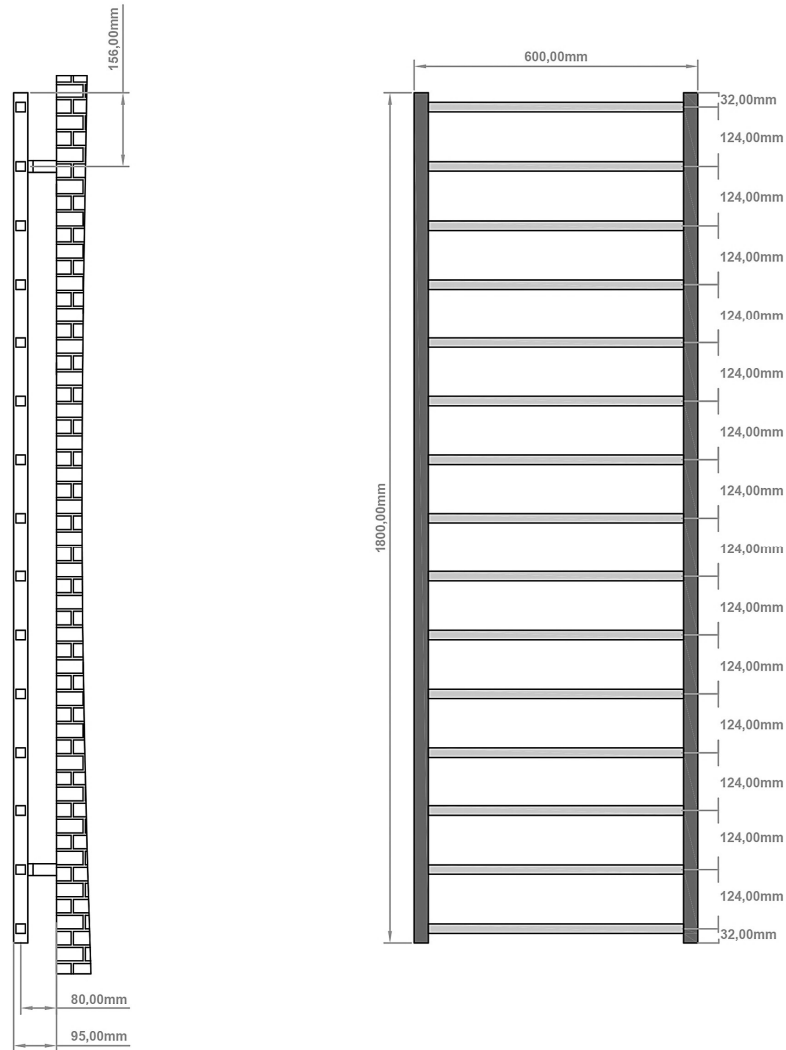

DATASHEET

Image

General Information

Product:	89:1249
Description:	Tuscan Square Towel Rail 1800 x 600
Website Link:	(Click Here)
Product Type:	Towel Rail
Brand:	Eastbrook Company
Colour:	Gloss White
Material:	Mild Steel
Height (mm):	1800mm
Width (mm):	600mm
Net Weight (kg):	10.63kg
Product Range:	Tuscan Square

Drawing

Tuscan Square 1800 x 600mm. Technical Drawing

Eastbrook 
Eastbrook Road, Gloucester GL4 3DB
Technical Helpline : 01452 317890
Mon - Fri / 8am - 5pm
Email : technical@eastbrookco.com