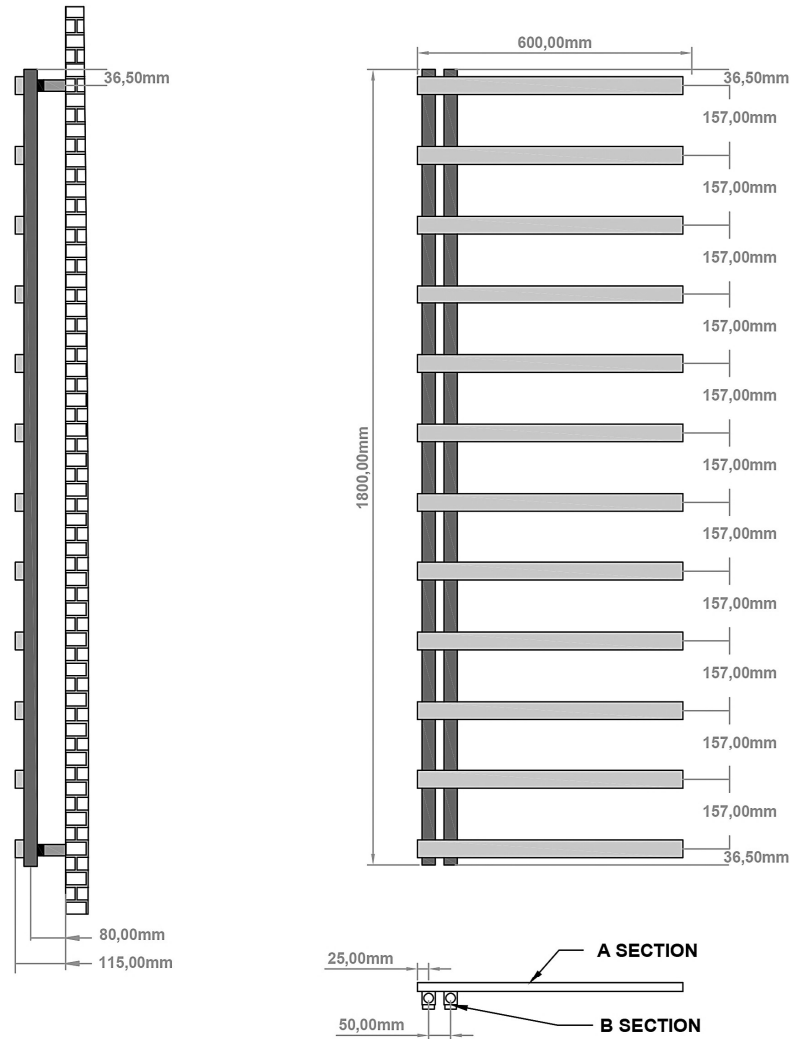

DATASHEET

Image

General Information

Product:	89.1345
Description:	Platani 1800 x 600mm Towel Rail
Website Link:	(Click Here)
Product Type:	Towel Rail
Brand:	Eastbrook Company
Colour:	Matt Anthracite
Material:	Mild Steel
Height (mm):	1800mm
Width (mm):	600mm
Net Weight (kg):	11.8kg
Product Range:	Platani

Product Specifications

Warranty:	5 Year(s)
Supplied with fixings:	Yes
BTU $\Delta T50^{\circ}\text{C}$:	2149
BTU $\Delta T60^{\circ}\text{C}$:	2751
Watts $\Delta T50^{\circ}\text{C}$:	630
Watts $\Delta T60^{\circ}\text{C}$:	806

Drawing

Platani 1800 x 600mm. Technical Drawing

Eastbrook 
Eastbrook Road, Gloucester GL4 3DB
Technical Helpline : 01452 317890
Mon - Fri / 8am - 5pm
Email : technical@eastbrookco.com