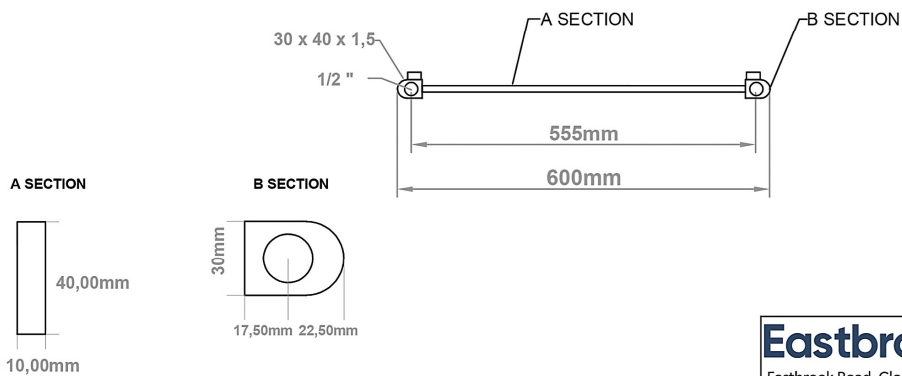

DATASHEET

Image

General Information

Product:	89:1301
Description:	Defford 1200 x 600mm Towel Rail
Website Link:	(Click Here)
Product Type:	Towel Rail
Brand:	Eastbrook Company
Colour:	Chrome
Material:	Mild Steel
Height (mm):	1200mm
Width (mm):	600mm
Net Weight (kg):	12.7kg
Product Range:	Defford

Drawing

Defford 1200 x 600mm. Technical Drawing

scale: 1/5

Eastbrook 
Eastbrook Road, Gloucester GL4 3DB
Technical Helpline : 01452 317890
Mon - Fri / 8am - 5pm
Email : technical@eastbrookco.com