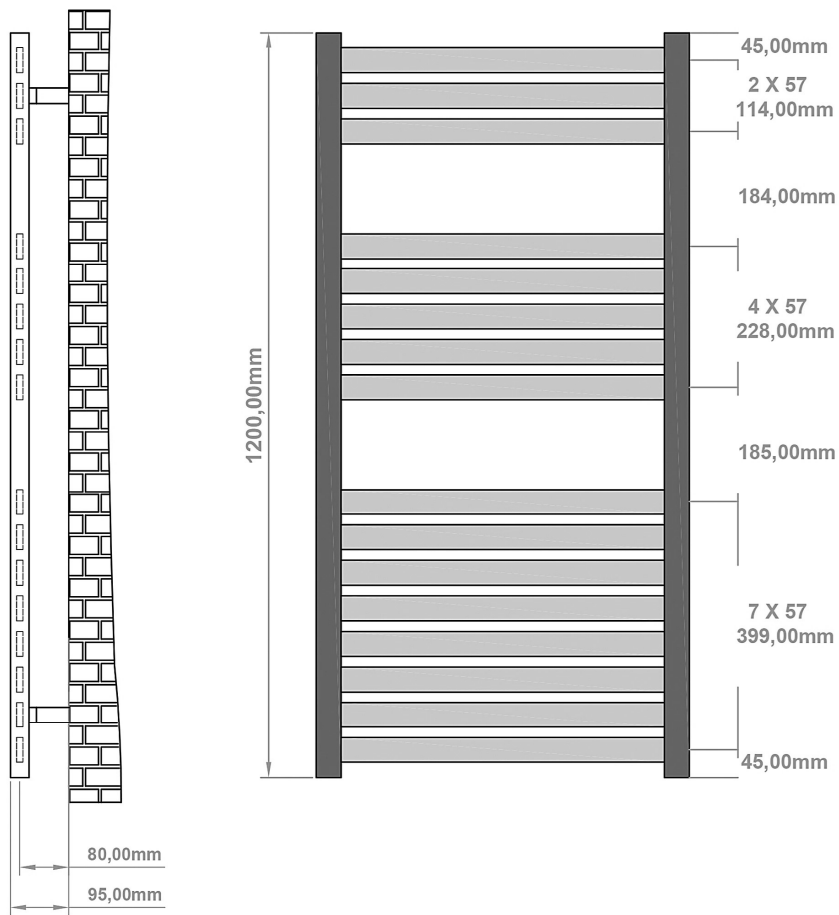

DATASHEET

Image

General Information

Product:	89:1301
Description:	Defford 1200 x 600mm Towel Rail
Website Link:	(Click Here)
Product Type:	Towel Rail
Brand:	Eastbrook Company
Colour:	Chrome
Material:	Mild Steel
Height (mm):	1200mm
Width (mm):	600mm
Net Weight (kg):	12.7kg
Product Range:	Defford

Product Specifications

Warranty:	5 Year(s)
Supplied with fixings:	Yes
BTU $\Delta T50^{\circ}\text{C}$:	1131
BTU $\Delta T60^{\circ}\text{C}$:	1447
Watts $\Delta T50^{\circ}\text{C}$:	332
Watts $\Delta T60^{\circ}\text{C}$:	424

Drawing

Defford 1200 x 600mm. Technical Drawing

scale: 1/5

Eastbrook 
Eastbrook Road, Gloucester GL4 3DB
Technical Helpline : 01452 317890
Mon - Fri / 8am - 5pm
Email : technical@eastbrookco.com