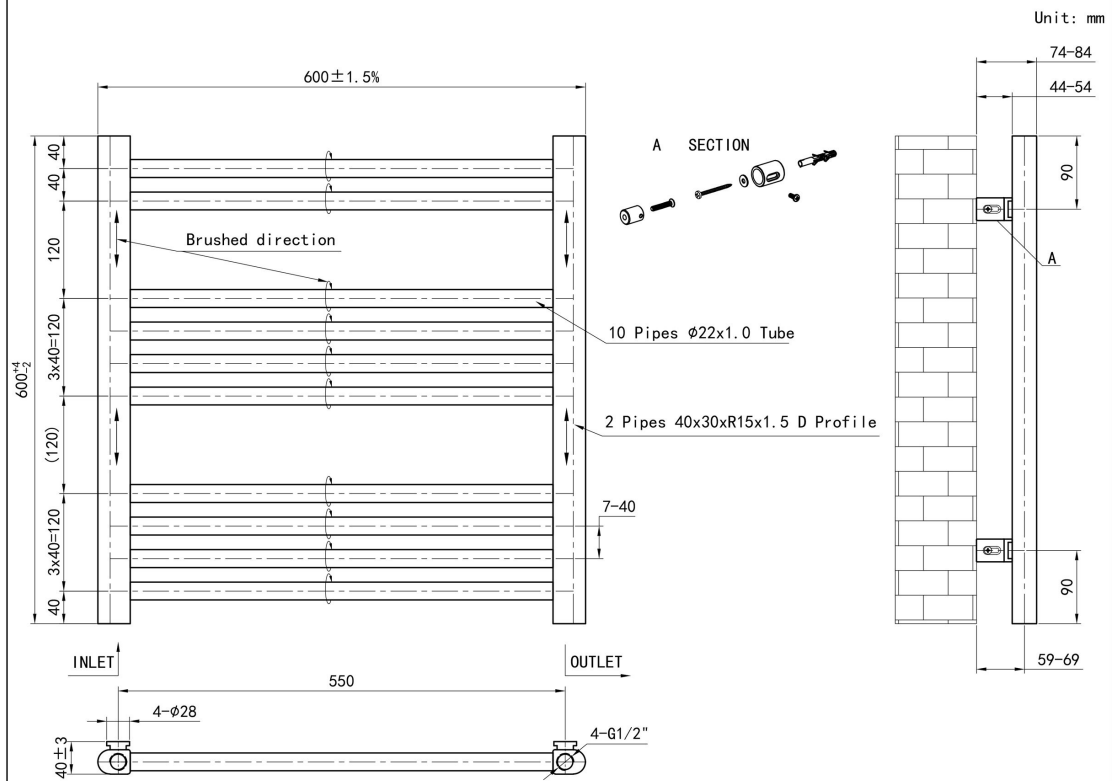

DATASHEET

Image

General Information

Product:	41.0700
Description:	Wendover Straight Multirail 600 x 600
Website Link:	(Click Here)
Product Type:	Towel Rail
Brand:	Eastbrook Company
Colour:	Brushed Brass
Material:	Mild Steel
Height (mm):	600mm
Width (mm):	600mm
Net Weight (kg):	5.36kg
Product Range:	Wendover

Product Specifications

Warranty:	5 Year(s)
Supplied with fixings:	Yes
Orientation:	Vertical
BTU $\Delta T50^{\circ}\text{C}$:	693
BTU $\Delta T60^{\circ}\text{C}$:	887
Watts $\Delta T50^{\circ}\text{C}$:	204
Watts $\Delta T60^{\circ}\text{C}$:	260

Drawing

Wendover Straight Brushed Brass 600 x 600mm. Technical Drawing

Eastbrook 
Eastbrook Road, Gloucester GL4 3DB
Technical Helpline : 01452 317890
Mon - Fri / 8am - 5pm
Email : technical@eastbrookco.com